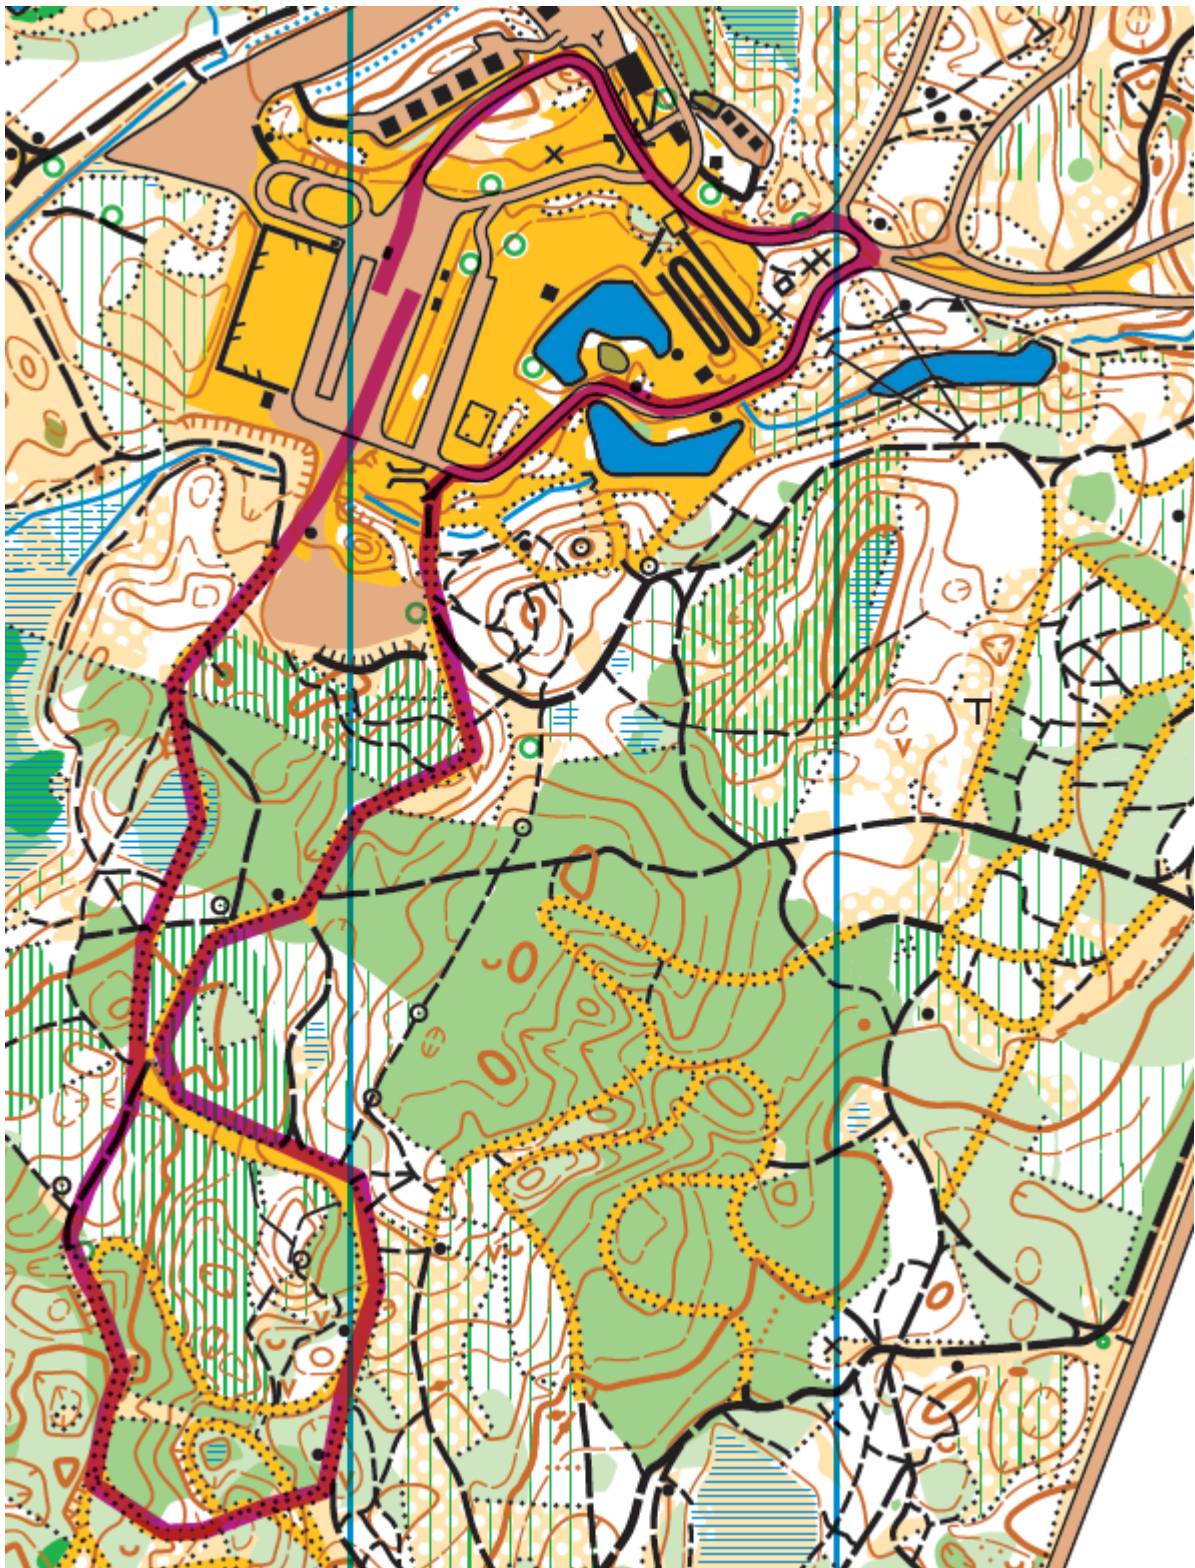

LČ Garā distance C Masu starts 5km aplis | S18, S20, S, V18, V20, V

LČ Garā distance C Masu starts 2,5km aplis | V16, S16, V14, S14, V12, S12, Veterānu grupas

LČ Garā distance C Masu starts 1km aplis | V10, S10