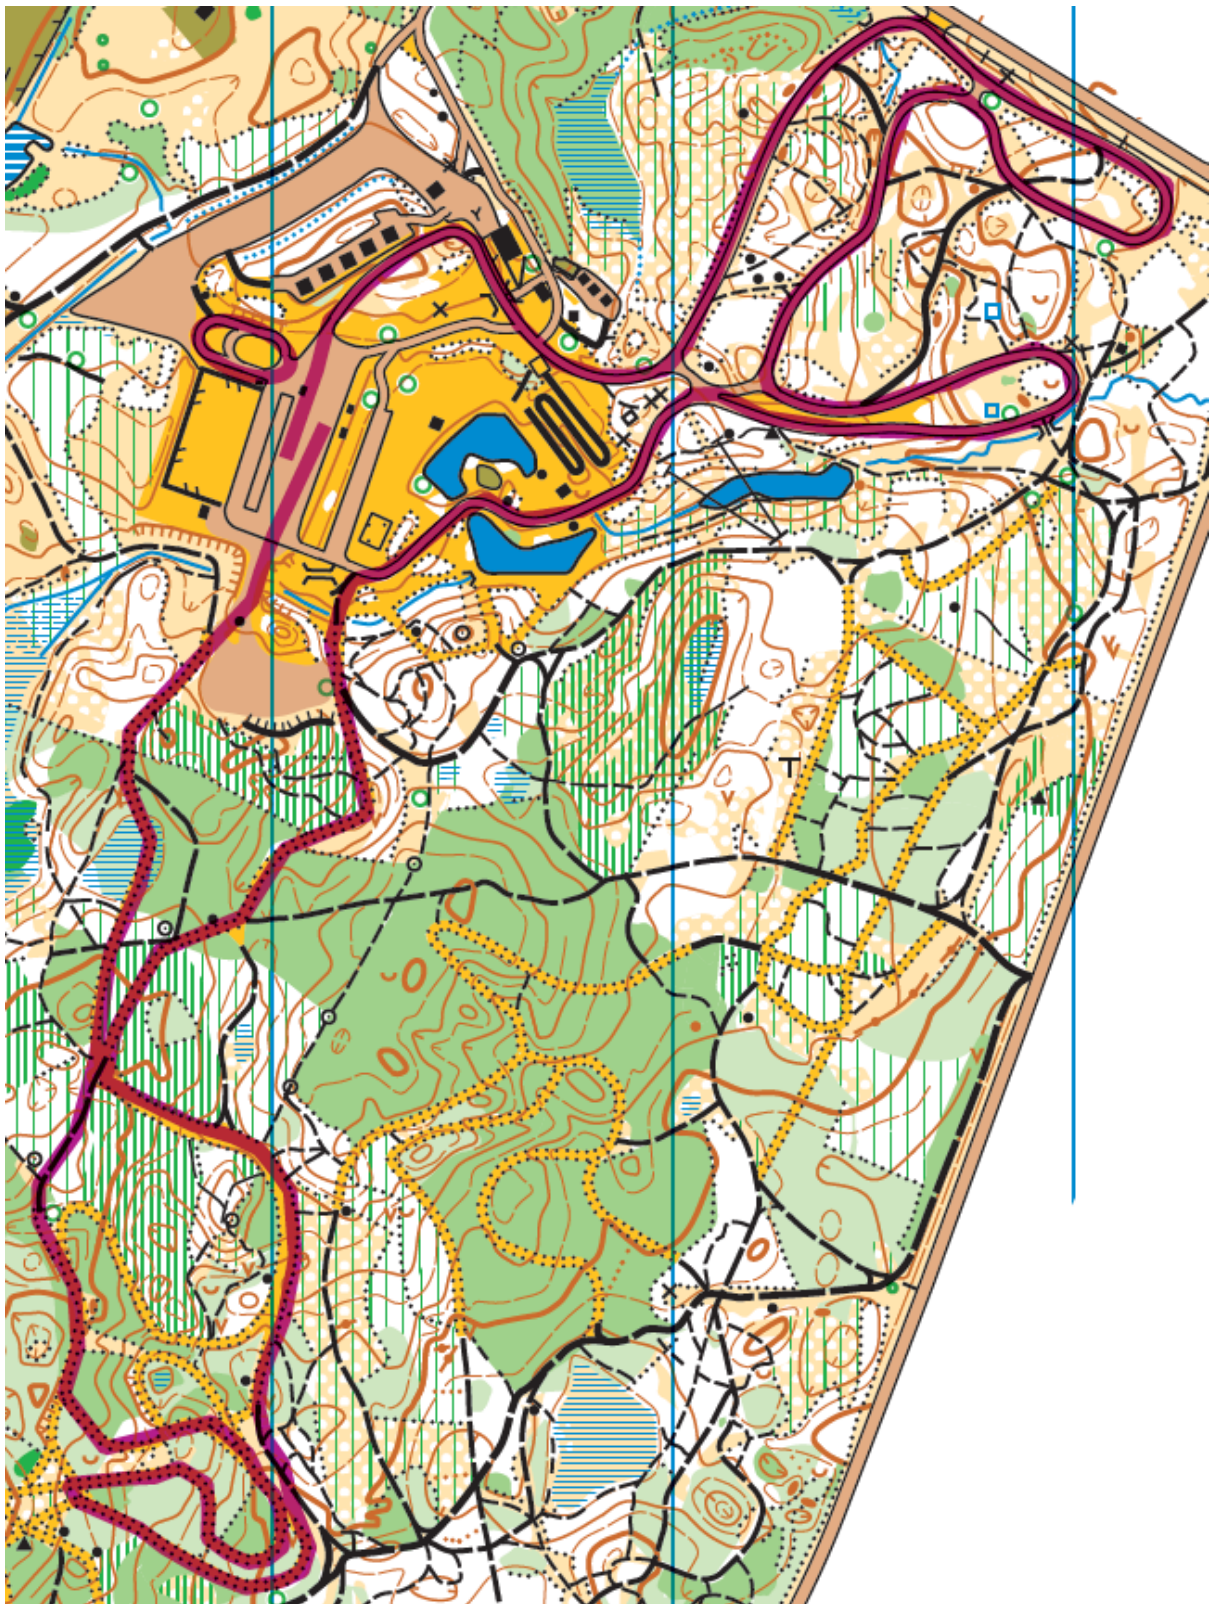

LČ Garā distance C Masu starts 5km aplis | S18, S20, S, V18, V20, V

LČ Garā distance C Masu starts 2,5km aplis | V16, S16, V14, S14, V12, S12, Veterānu grupas

LČ Garā distance C Masu starts 1km aplis | V10, S10