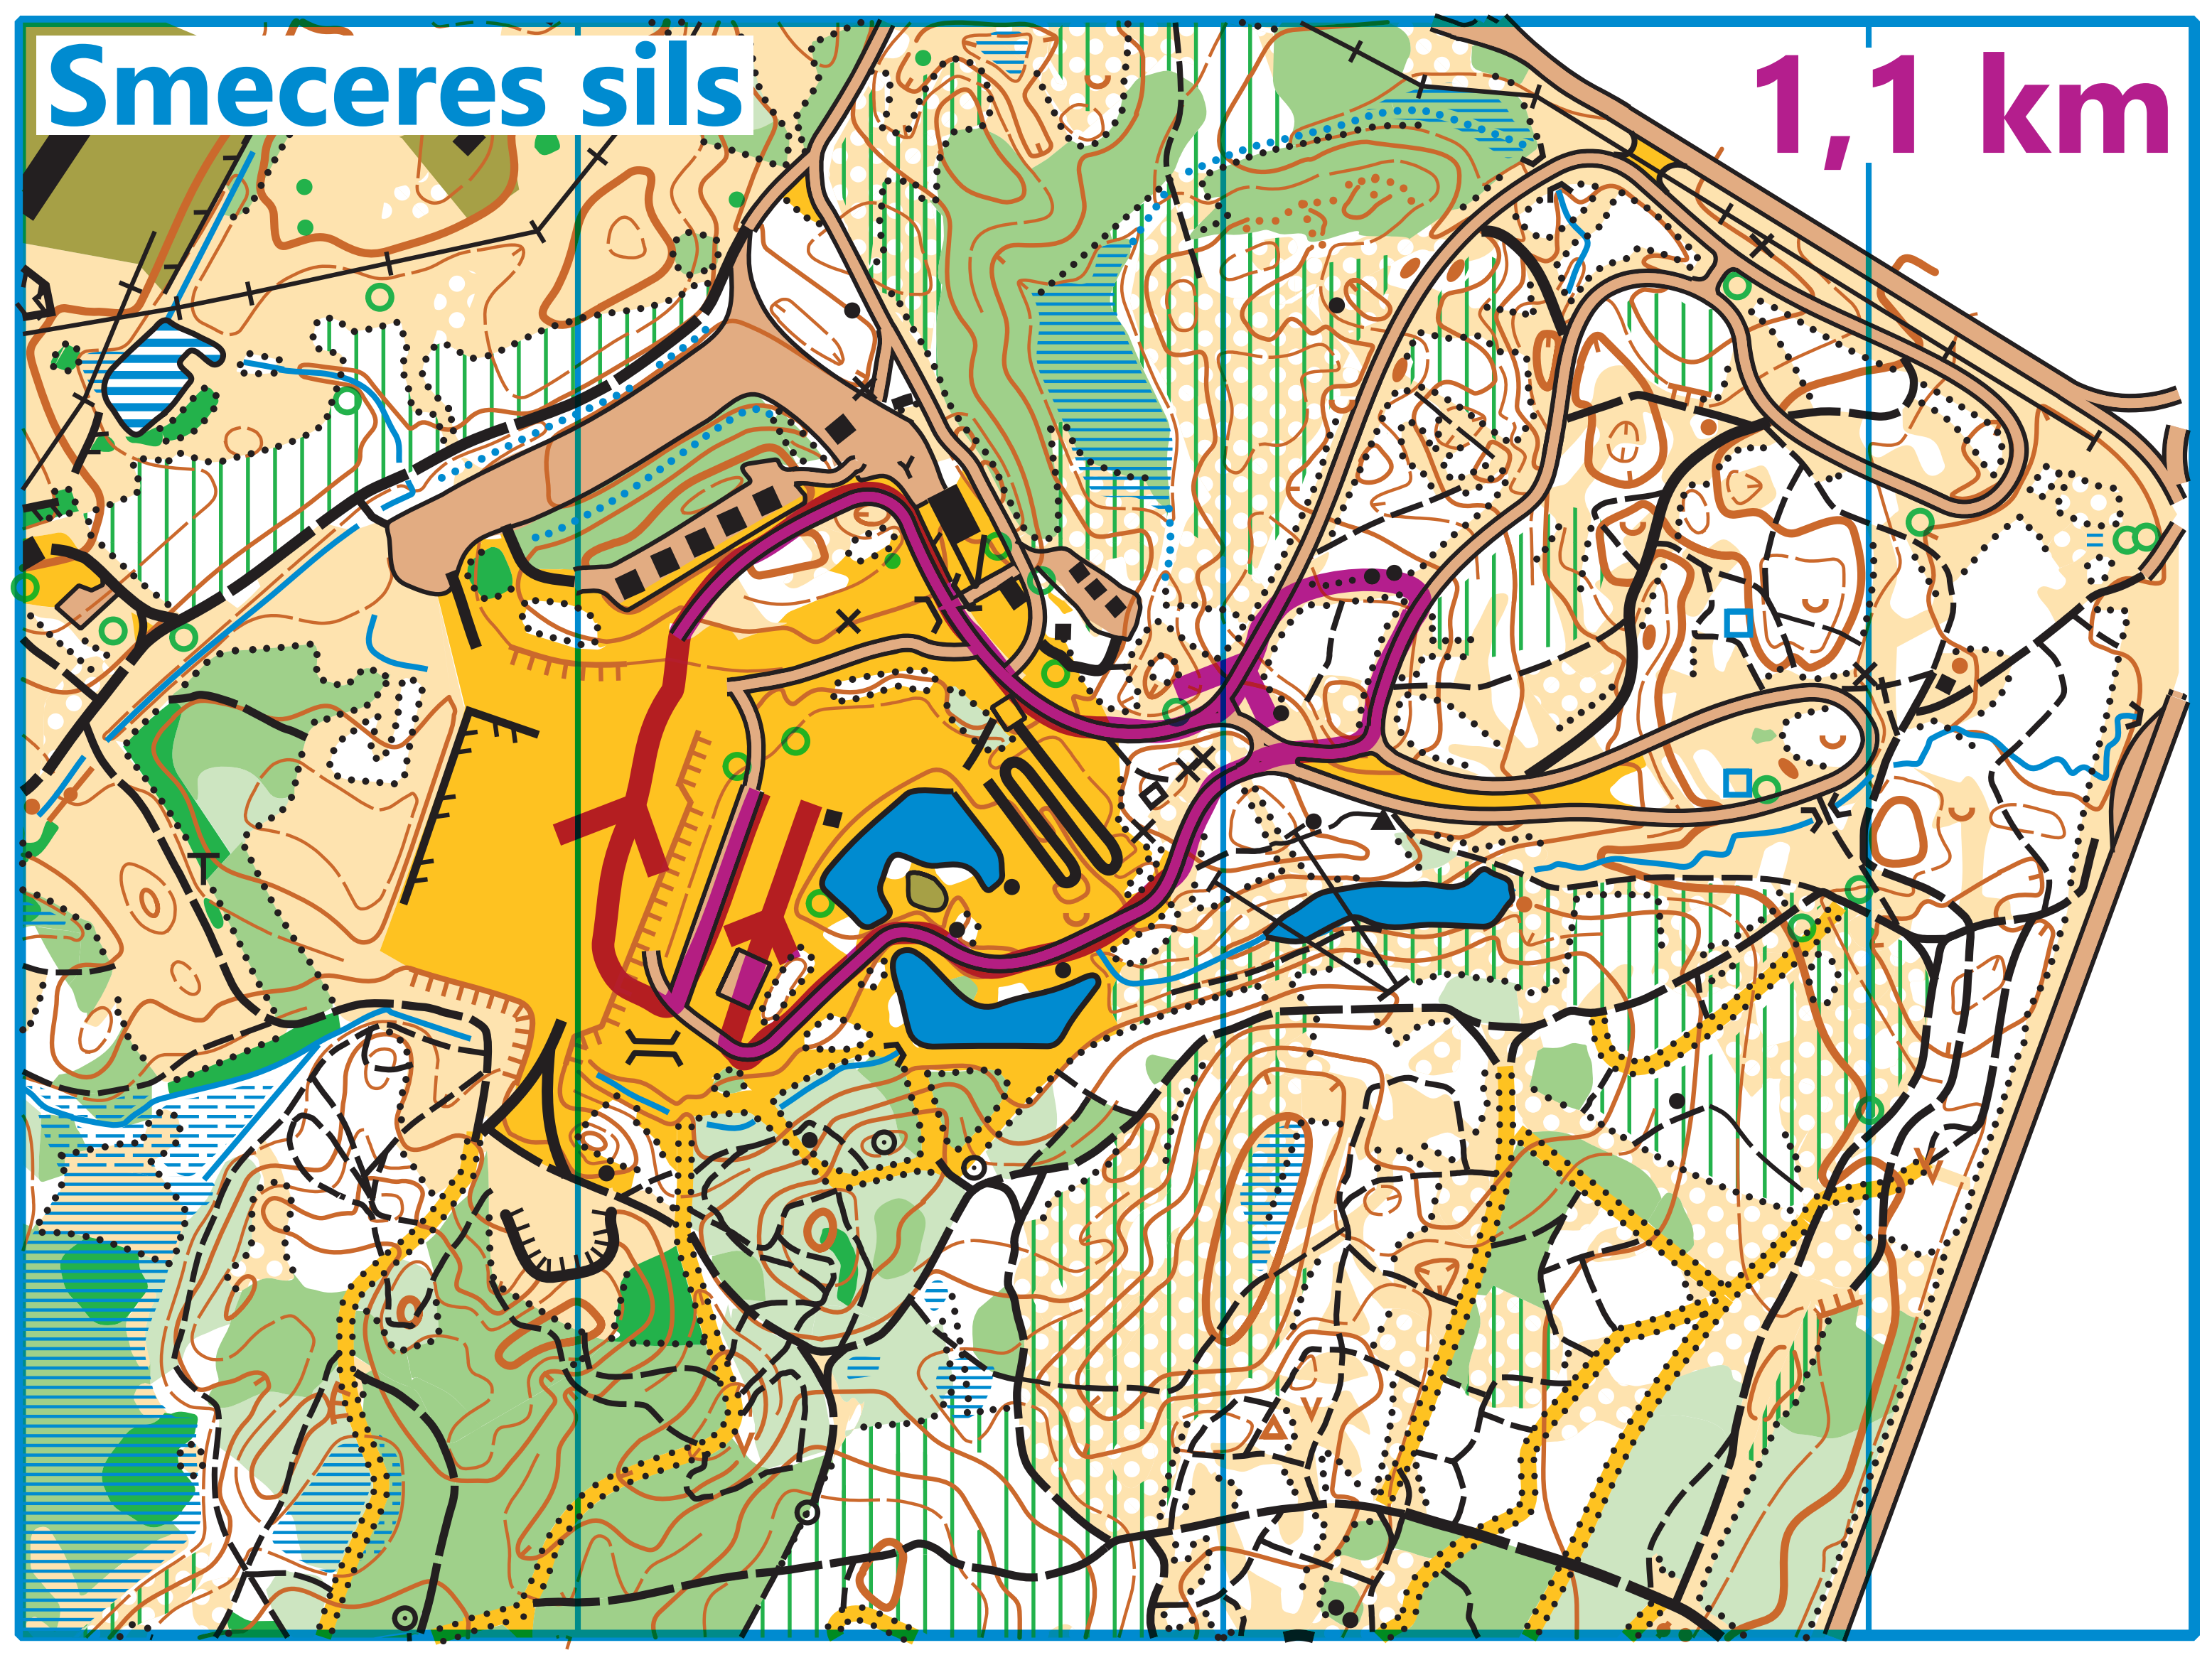

COURSE LAYOUT, COURSE PROFILES AND STADIUM CONFIGURATIONS

Name of organizer: Sport club "Madona"

Name of the course: Smecersils, Madona (LAT)

Competition distance: 5, 10, 15, 20, 30km

Longitude of the course: 5km

Course length: 5000 m

Category:

Competition Level:

Height Difference (HD): 40m

Maximum Climb (MC): 31m

Total Climb (TC): 198m

Lowest point: 136m

Highest point: 176m

Smeceres sils

1,1 km

Smeceres sils

1,7 km