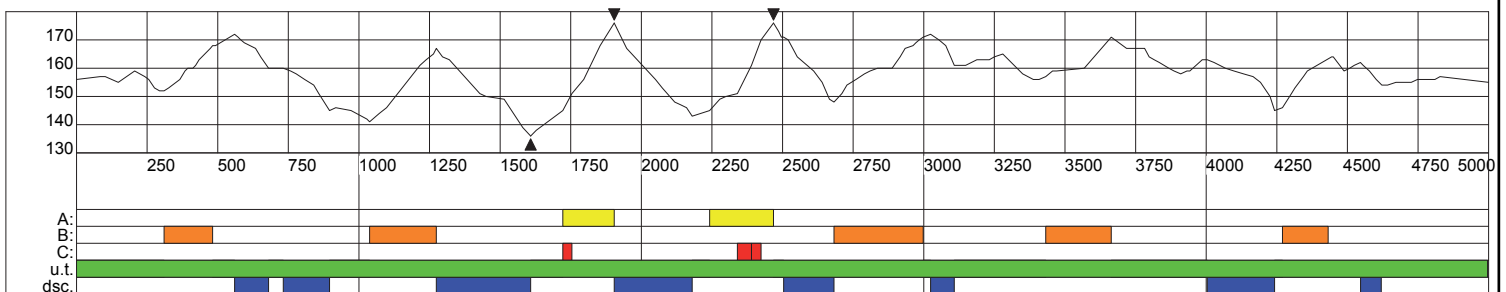

COURSE LAYOUT, COURSE PROFILES AND STADIUM CONFIGURATIONS

Name of organizer: Sport club "Madona"

Name of the course: Smecersils, Madona (LAT)

Competition distance: 5, 10, 15, 20, 30km

Longitude of the course: 5km

Course length: 5000 m

Category:

Competition Level:

Height Difference (HD): 40m

Maximum Climb (MC): 31m

Total Climb (TC): 198m

Lowest point: 136m

Highest point: 176m