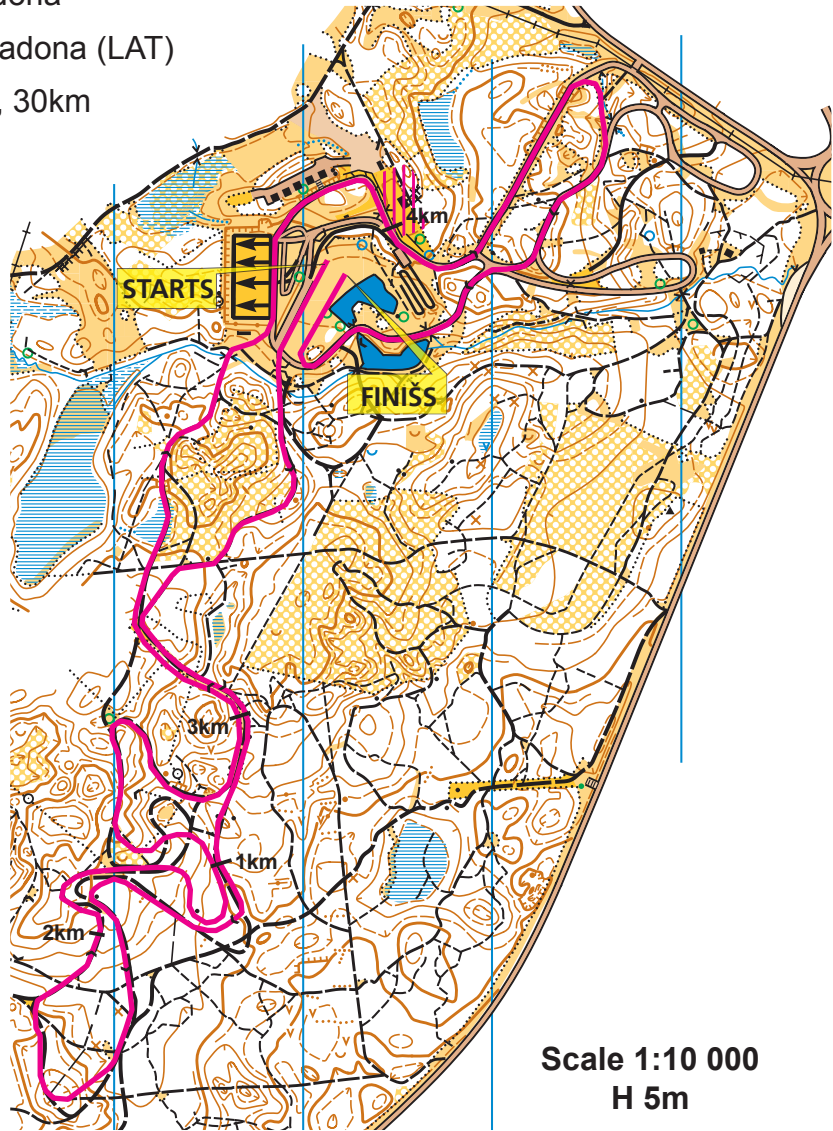

COURSE LAYOUT, COURSE PROFILES AND STADIUM CONFIGURATIONS

Name of organizer: Sport club "Madona"

Name of the course: Smecersils, Madona (LAT)

Competition distance: 5, 10, 15, 20, 30km

Longitude of the course: 5km

Course length: 5000 m

Category:

Competition Level:

Height Difference (HD): 40m

Maximum Climb (MC): 31m

Total Climb (TC): 198m

Lowest point: 136m

Highest point: 176m

Smeceres sils

1,1 km

Smeceres sils

1,7 km