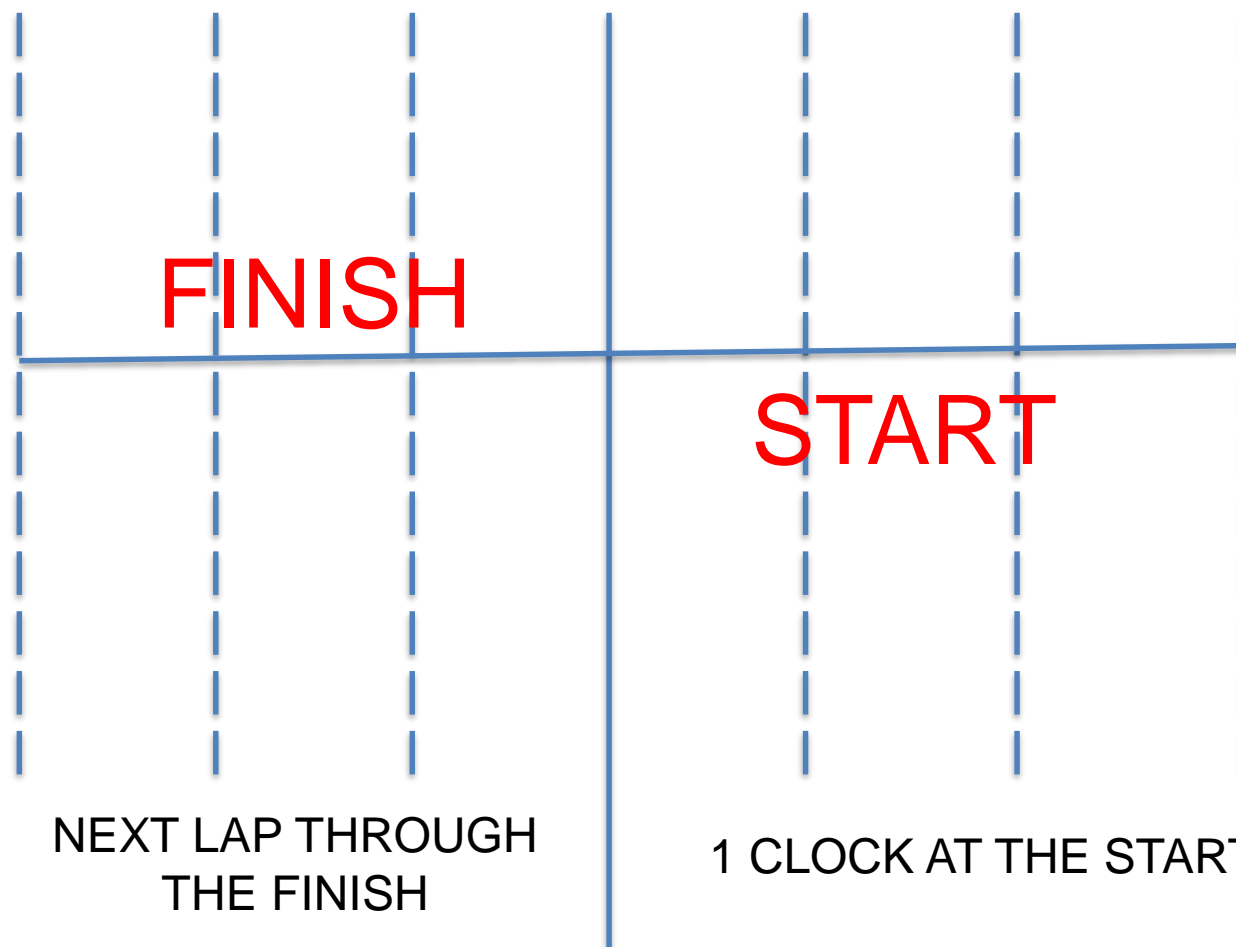

STADIUM LAYOUT (NEAR THE SHOOTING RANGE)