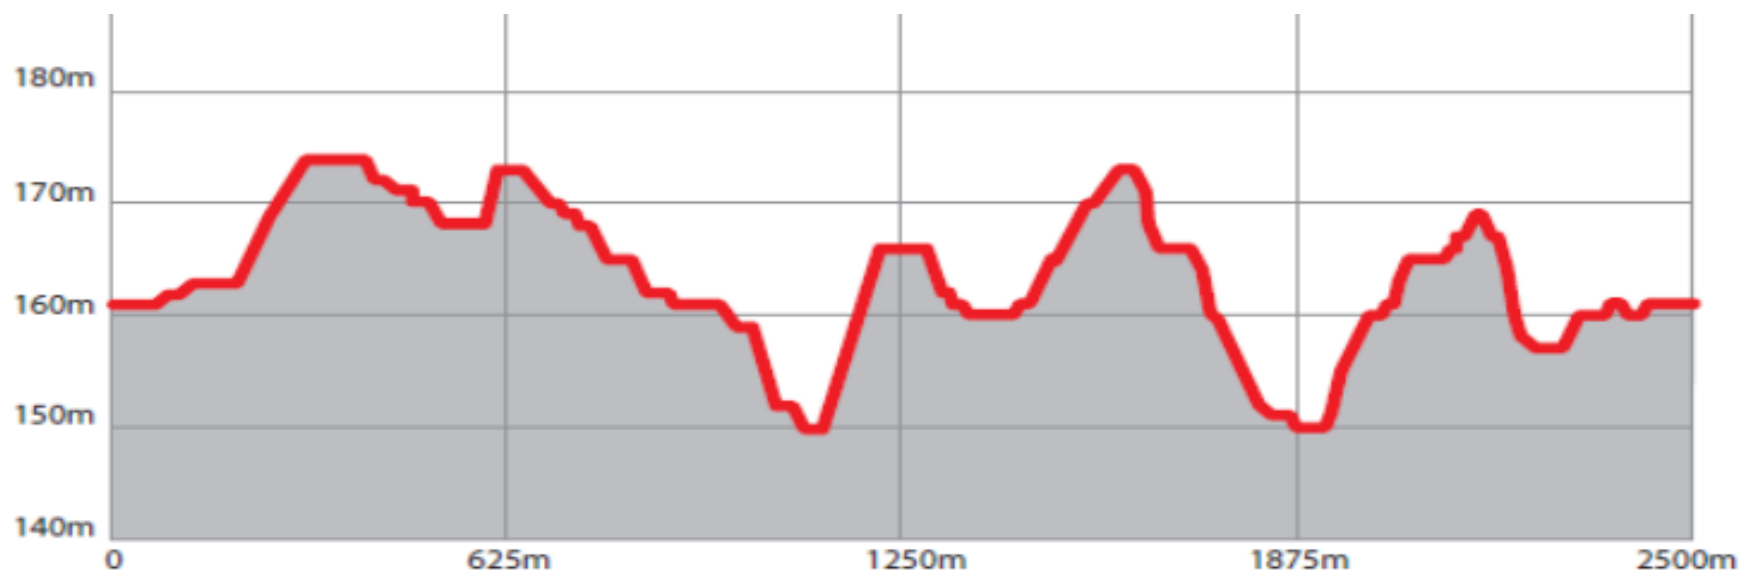

10:00 PURSUIT 10KM F JUNIOR LADIES, SENIOR LADIES (4X2.5KM)

10:30 – 10:55 WARMING UP FOR PROLOGUE – JM (2.5KM SMECERSILS COURSE)

11:00 PURSUIT 15KM F JUNIOR MEN (6X2.5KM)

11:40 – 12:10 WARMING UP FOR PROLOGUE – SM (2.5KM SMECERSILS COURSE)

12:10 PURSUIT 15KM F SENIOR MEN (6X2.5KM)

13:00 OFFICIAL PRIZE GIVING CEREMONY (SMECERSILS RECREATION CENTER)

MADONAS DOME

INFOSKI.LV

PURSUIT (F) COURSE LAYOUT

START, FINISH, NEXT LAP – NEAR THE SHOOTING RANGE

FIS WORLD CUP ROLLERSKI 2016
MADONA, LATVIA 12-14TH AUGUST

HEIGHT PROFILE OF 2.5KM COURSE

STADIUM LAYOUT (NEAR THE SHOOTING RANGE)

WEATHER FORECAST

USEFUL INFORMATION

INFOSKI.LV

1

- SĀKUMS
- AKTUALITĀTES
- PAR LSS
- MĀCĪSIMIES SLĒPOT!