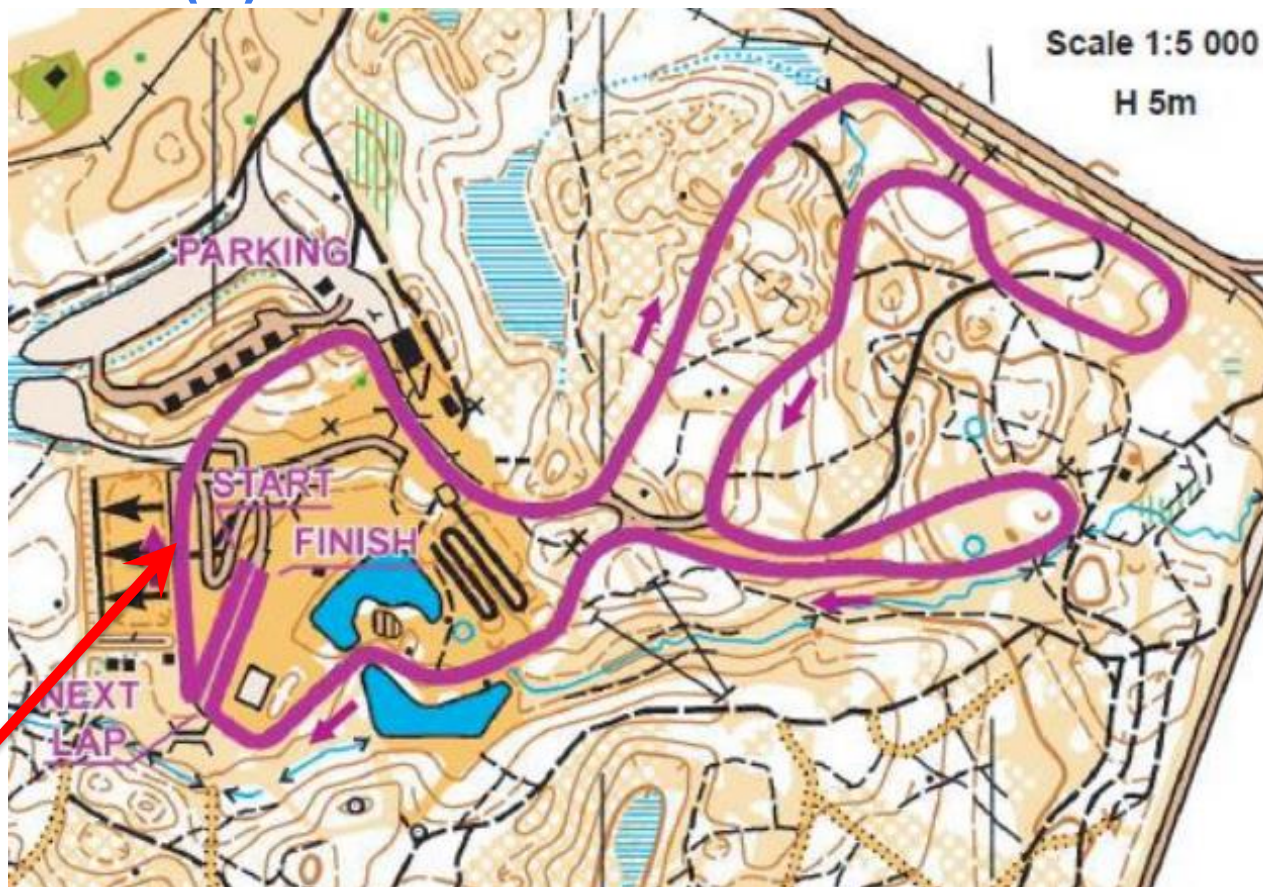

12:10 PURSUIT 15KM F SENIOR MEN (6X2.5KM)

13:00 OFFICIAL PRIZE GIVING CEREMONY (SMECERSILS RECREATION CENTER)

MADONAS DOME

INFOSKI.LV

PURSUIT (F) COURSE LAYOUT

START, FINISH, NEXT LAP – NEAR THE SHOOTING RANGE

FIS WORLD CUP ROLLERSKI 2016
MADONA, LATVIA 12-14TH AUGUST

HEIGHT PROFILE OF 2.5KM COURSE

STADIUM LAYOUT (NEAR THE SHOOTING RANGE)

WEATHER FORECAST

USEFUL INFORMATION

INFOSKI.LV

1

- SĀKUMS
- AKTUALITĀTES
- PAR LSS
- MĀCĪSIMIES SLĒPOT!