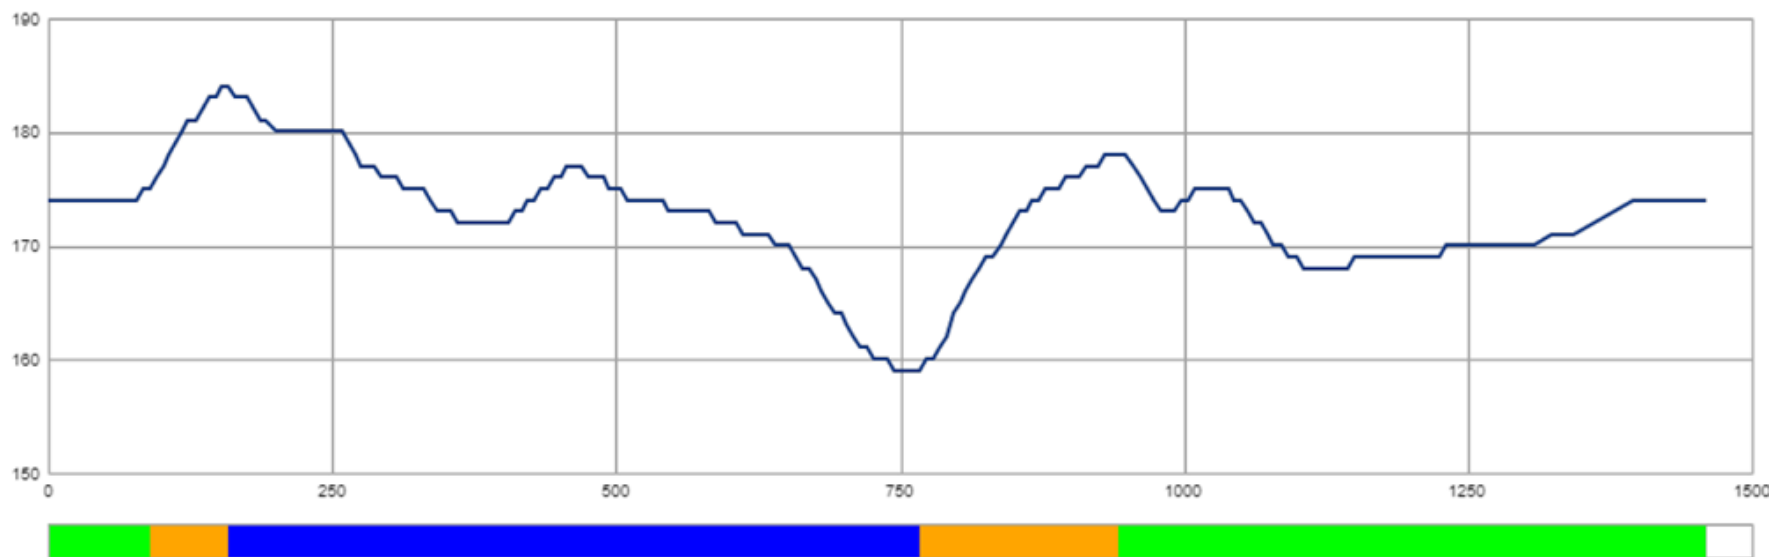

## TIME TABLE FOR SPRINT FINALS

11:30	¼ FINAL (W) HEAT 1		
11:35	¼ FINAL (W) HEAT 2		
11:40	¼ FINAL (W) HEAT 3		
11:45	¼ FINAL (W) HEAT 4		
11:50	¼ FINAL (W) HEAT 5		
		11:55	¼ FINAL (M) HEAT 1
		12:00	¼ FINAL (M) HEAT 2
		12:05	¼ FINAL (M) HEAT 3
		12:10	¼ FINAL (M) HEAT 4
		12:15	¼ FINAL (M) HEAT 5
12:20	½ FINAL (W) HEAT 1		
12:25	½ FINAL (W) HEAT 2		
		12:30	½ FINAL (M) HEAT 1
		12:35	½ FINAL (M) HEAT 2
12:45	FINAL (W)		
		12:55	FINAL (M)

## SPRINT FINALS

- 6 ATHLETES PER HEAT
- SKATING FROM THE START
- FINALS WILL BE TIMED (LUCKY LOOSER SYSTEM)

# SPRINT COURSE LAYOUT 1.5 KM

**NO COUCHING ZONE AT THE STADIUM**

# SPRINT COURSE DATA / PROFILE

Course length:	1,461m	Height difference (HD):	25m	Lowest point:	159m
Course category:	C	Maximum climb (MC):	19m	Highest point:	184m
		Total climb (TC):	42m		