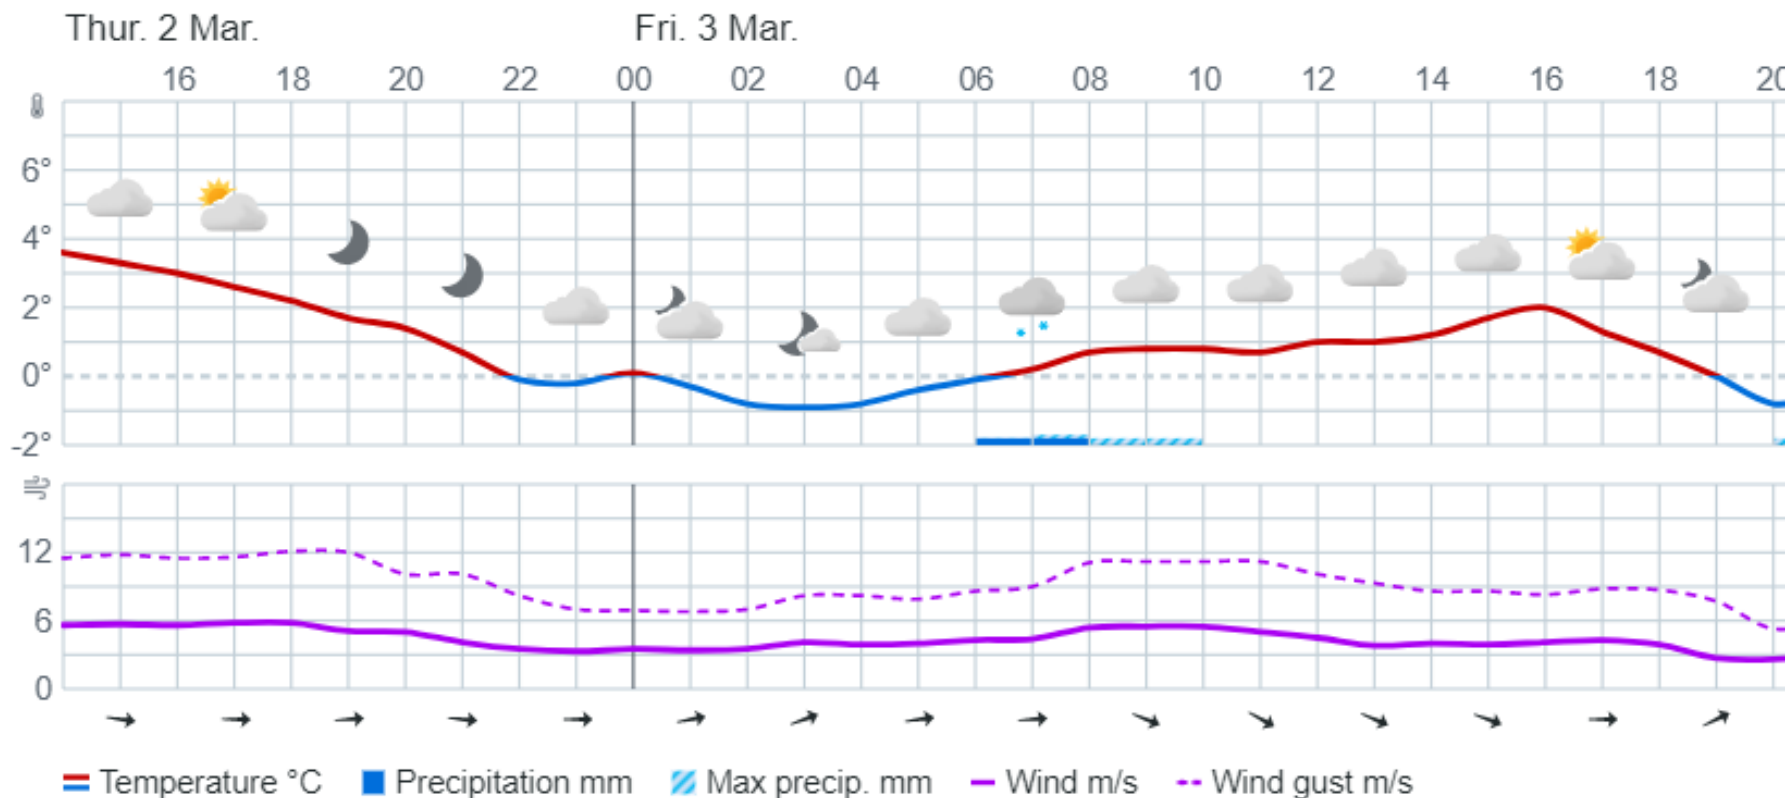

WEATHER FORECAST

MADONAS DOME

INFOSKI.LV