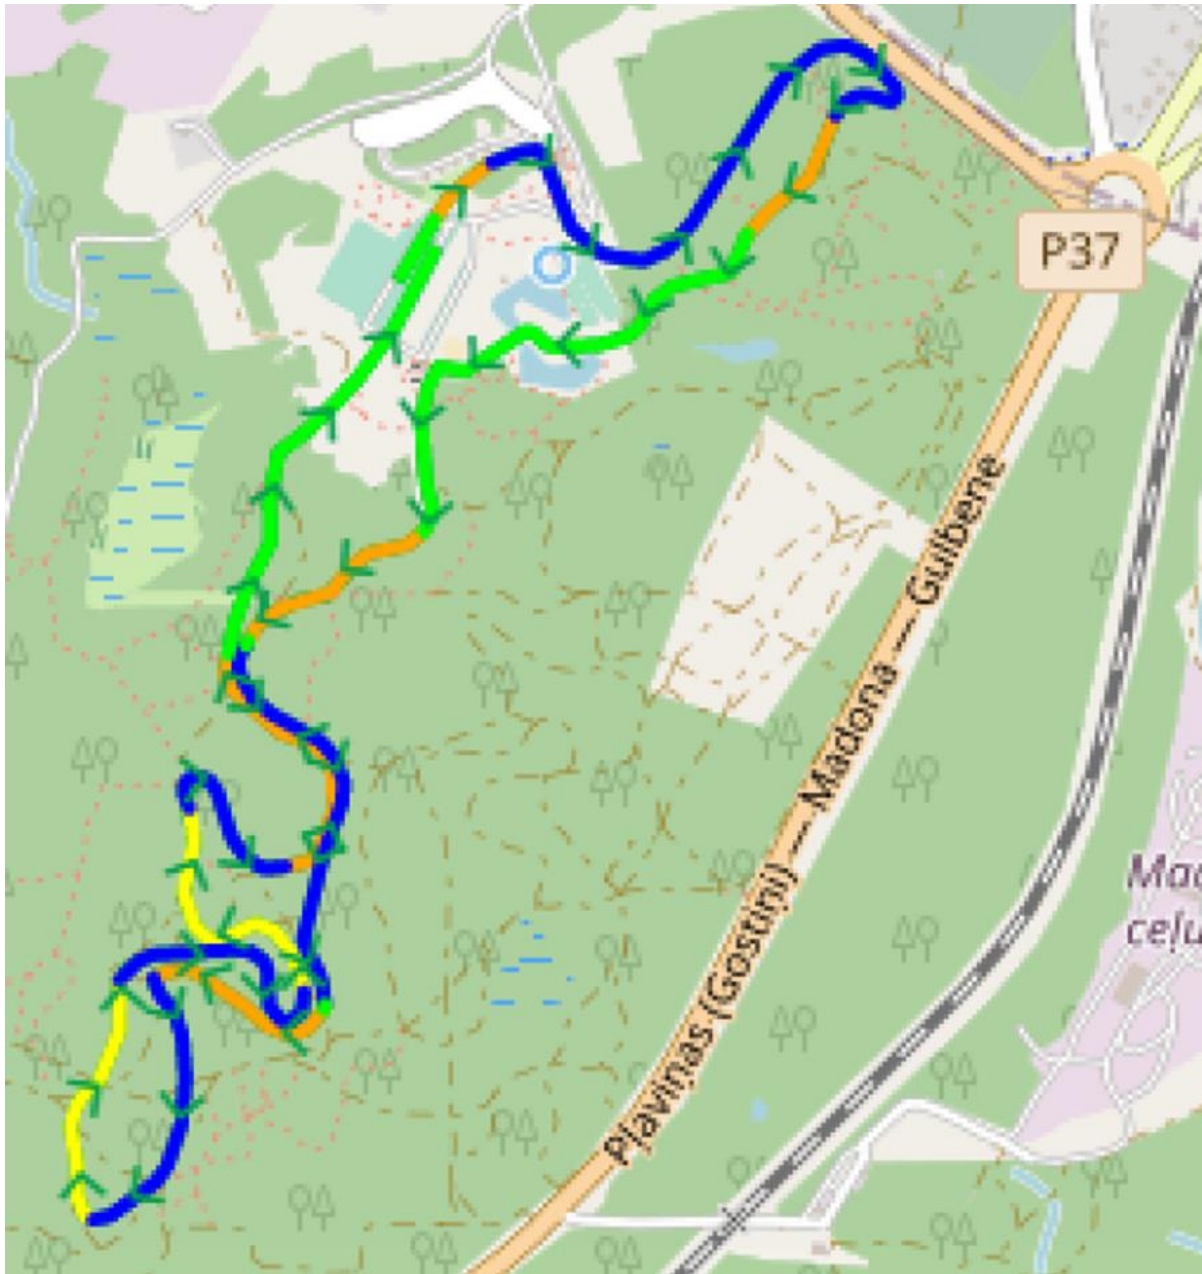

**! The track is closed 10 min before each race**

## WEATHER FORECAST

MADONAS DOME

INFOSKI.LV

# INTERVAL START OFFICIAL TRAINING 5KM COURSE

# 5KM COURSE DATA / PROFILE

Course length:	4,921m	Height difference (HD):	42m	Lowest point:	145m
Course category:	D	Maximum climb (MC):	40m	Highest point:	187m
		Total climb (TC):	203m		

A-climb B-climb C-climb descent undulated terrain