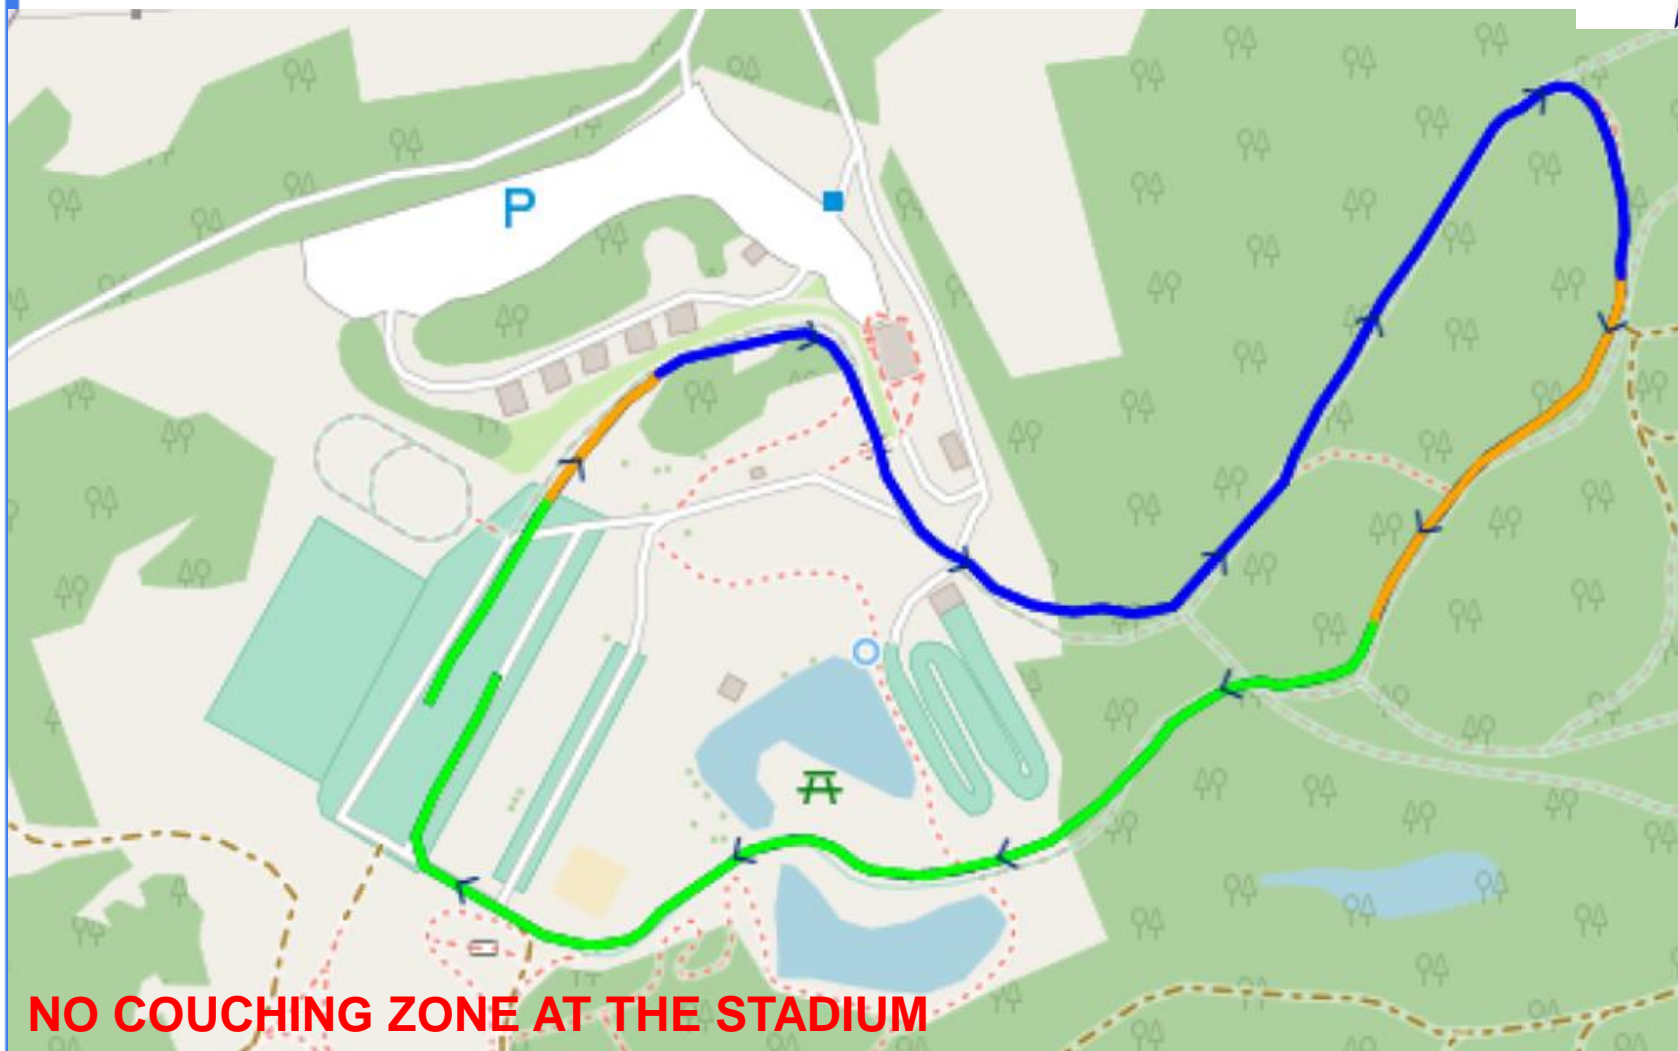

**! The track is closed 10 min before each race**

# SPRINT COURSE LAYOUT 1.5 KM

**NO COUCHING ZONE AT THE STADIUM**