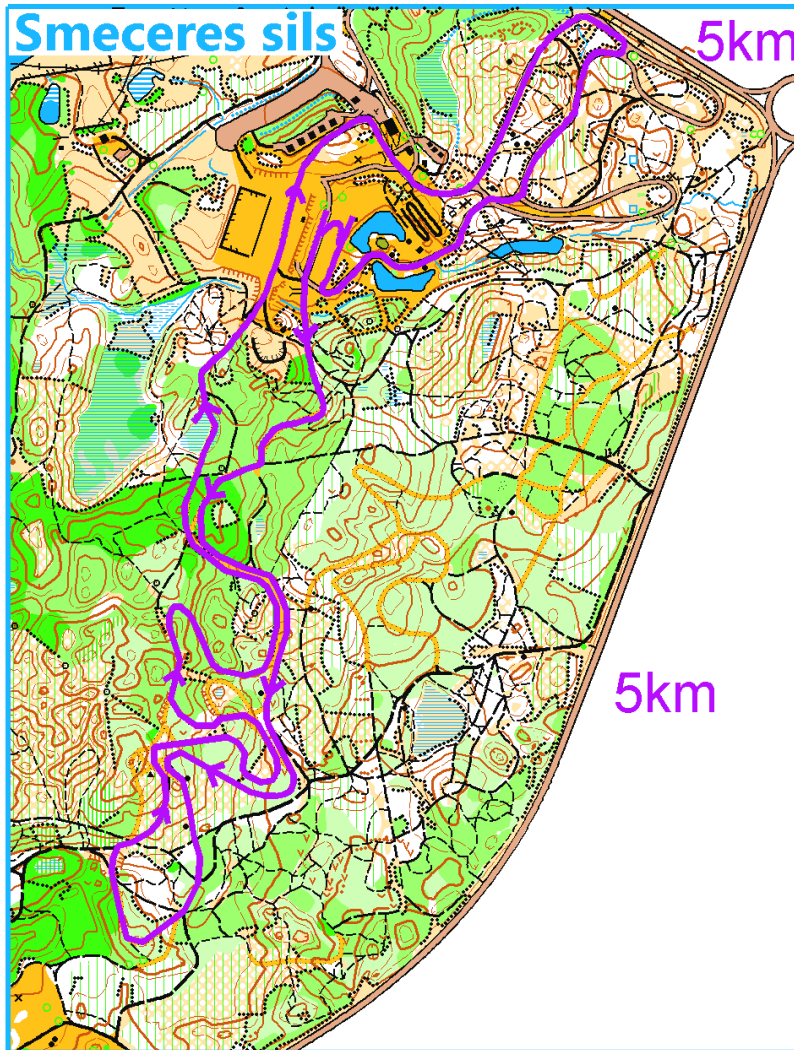

INTERVAL CLASSIC OFFICIAL TRAINING 5KM TRACK

Track testing outside of the Official training can be done also in the forest, is the track is frozen enough. Some parts of the forest track might be closed, because of the bad condition.