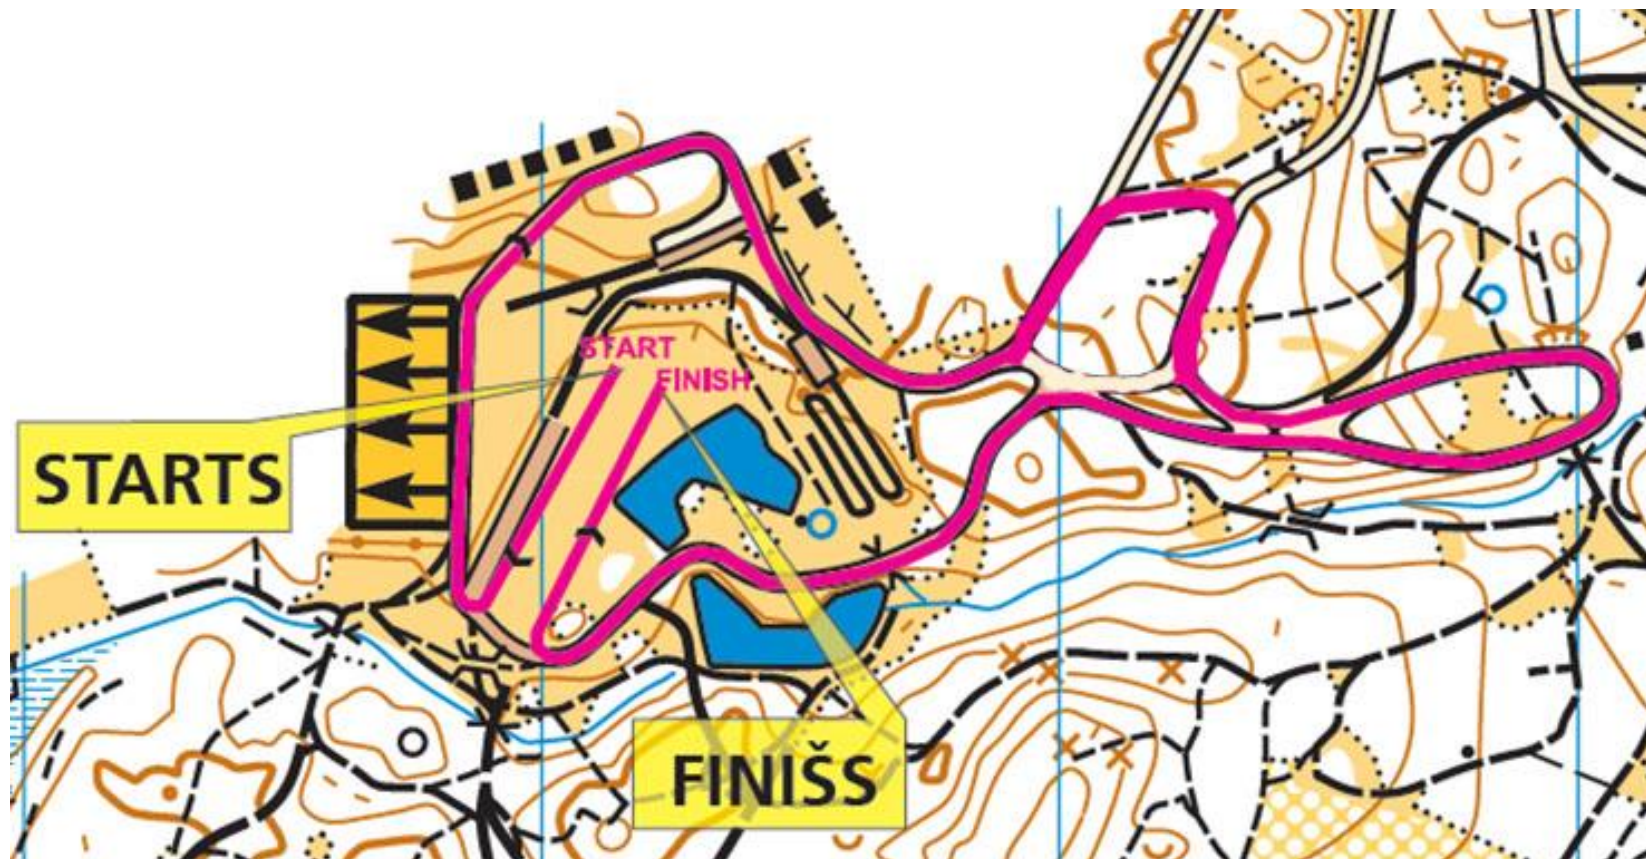

# SPRINT COURSE LAYOUT LADIES 1,2 KM

**NO COUCHING ZONE AT THE STADIUM**

FIS SCANDINAVIAN CUP 2019  
MADONA, LATVIA 1<sup>ST</sup>-3<sup>RD</sup> MARCH

## SPRINT COURSE LAYOUT MEN 1,8KM

**NO COUCHING ZONE AT THE STADIUM**

MADONAS DOME

**INFOSKI.LV**