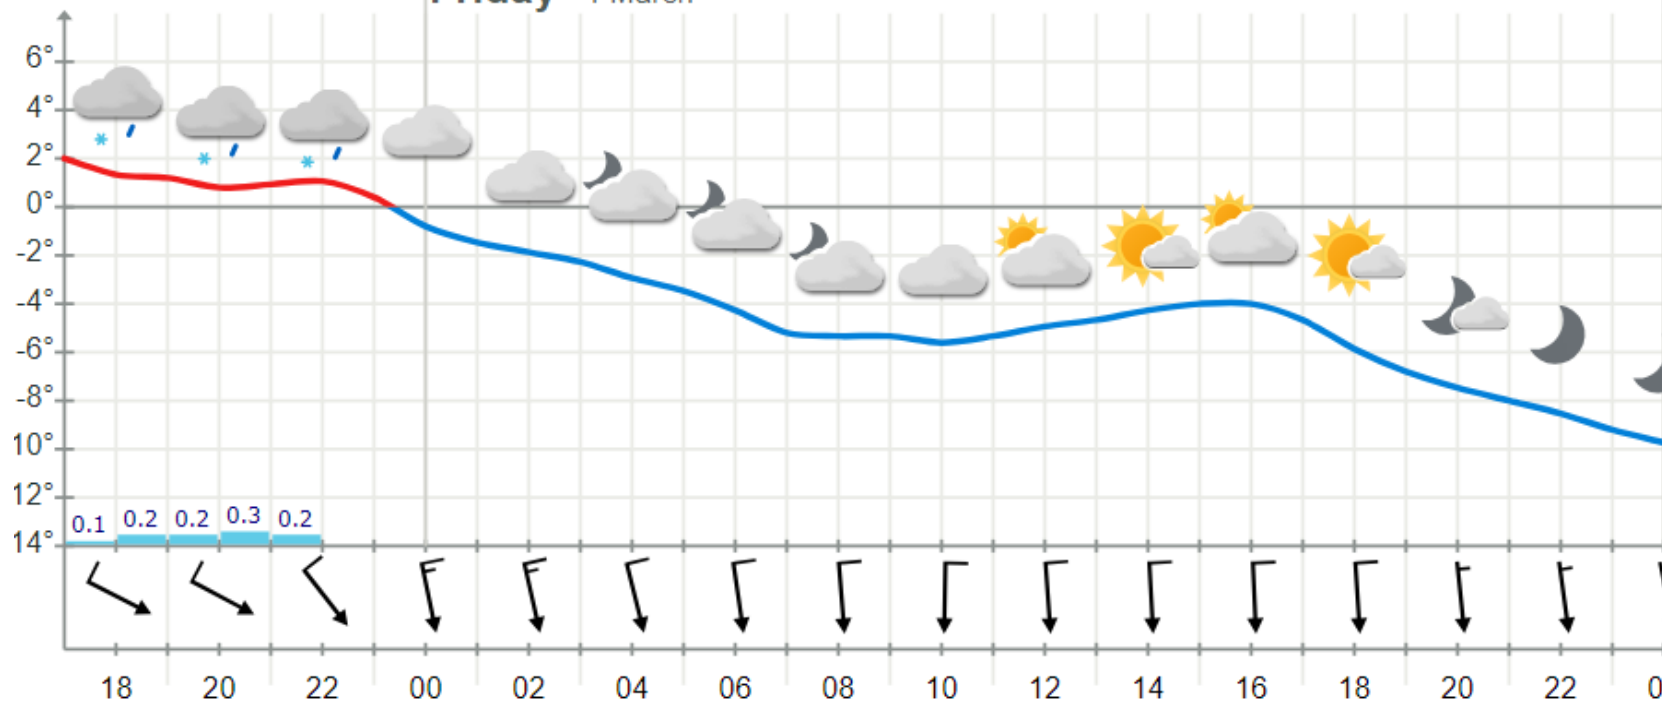

WEATHER FORECAST

Friday 1 March

MADONAS DOME

INFOSKI.LV