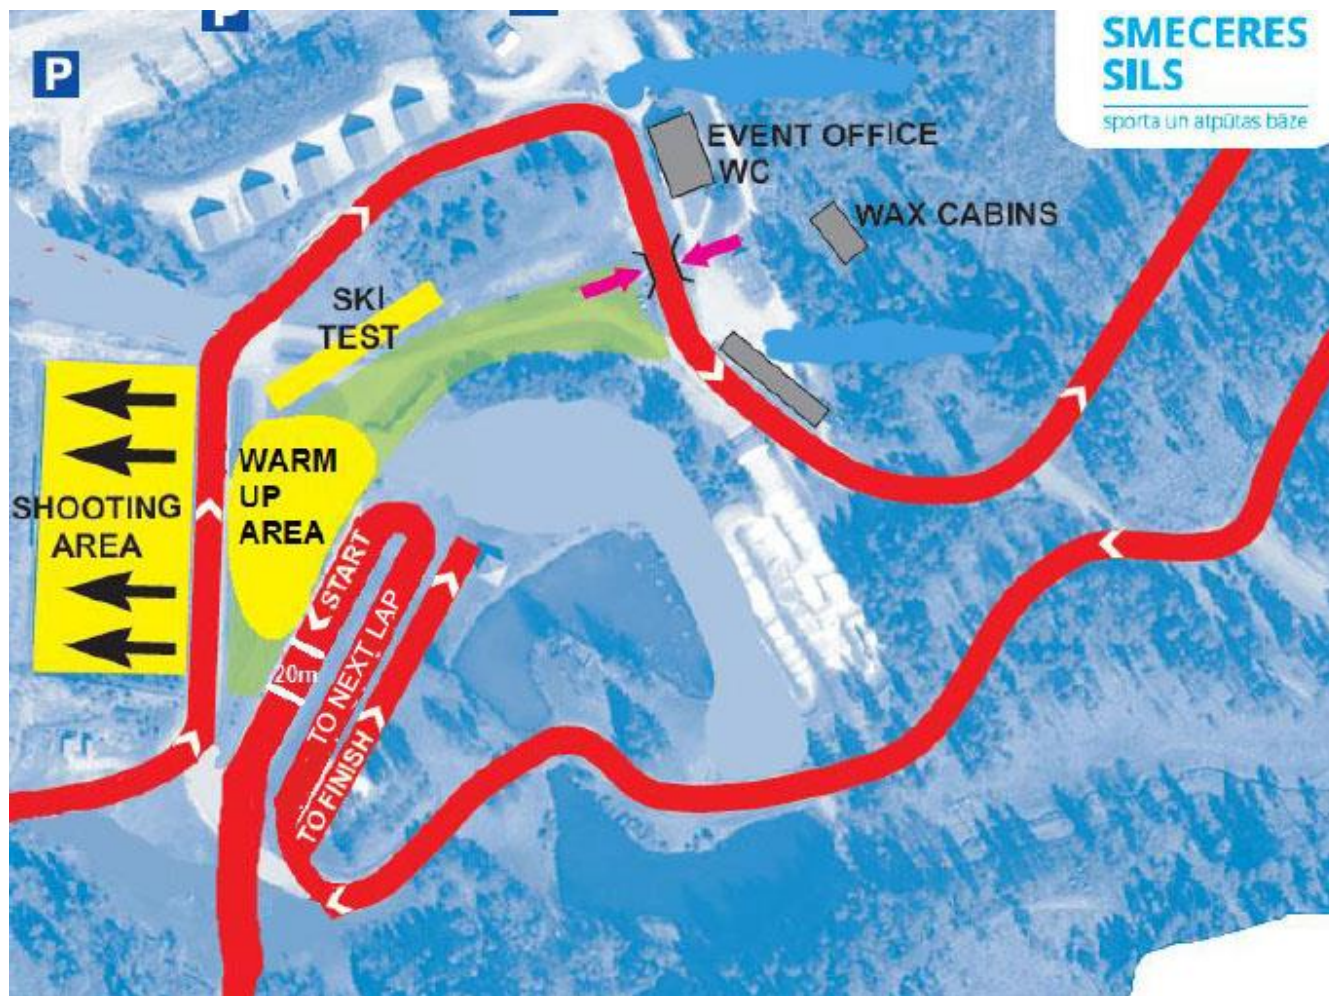

7:30 – 9:20 TRACK IS OPEN

9:30 WOMEN 10 KM PURSUIT F 5 KM F TRACK

10:45 PRIZE GIVING CEREMONY WOMEN SKI STADIUM

AFTER THE LAST LADY THE TRACK IS OPEN TO 10:50

11:00 MEN 15 KM PURSUIT F 5 KM F TRACK

12:30 PRIZE GIVING CEREMONY MEN SKI STADIUM

COURSE LAYOUT 5KM FOR PURSUIT F

No couching at the stadium

STADIUM LAYOUT PURSUIT F

WEATHER FORECAST

Sunday 3 March

Grooming at 6:00 (snow cutter won't be used)

Track closed from 5:00 To 7:00 in the morning