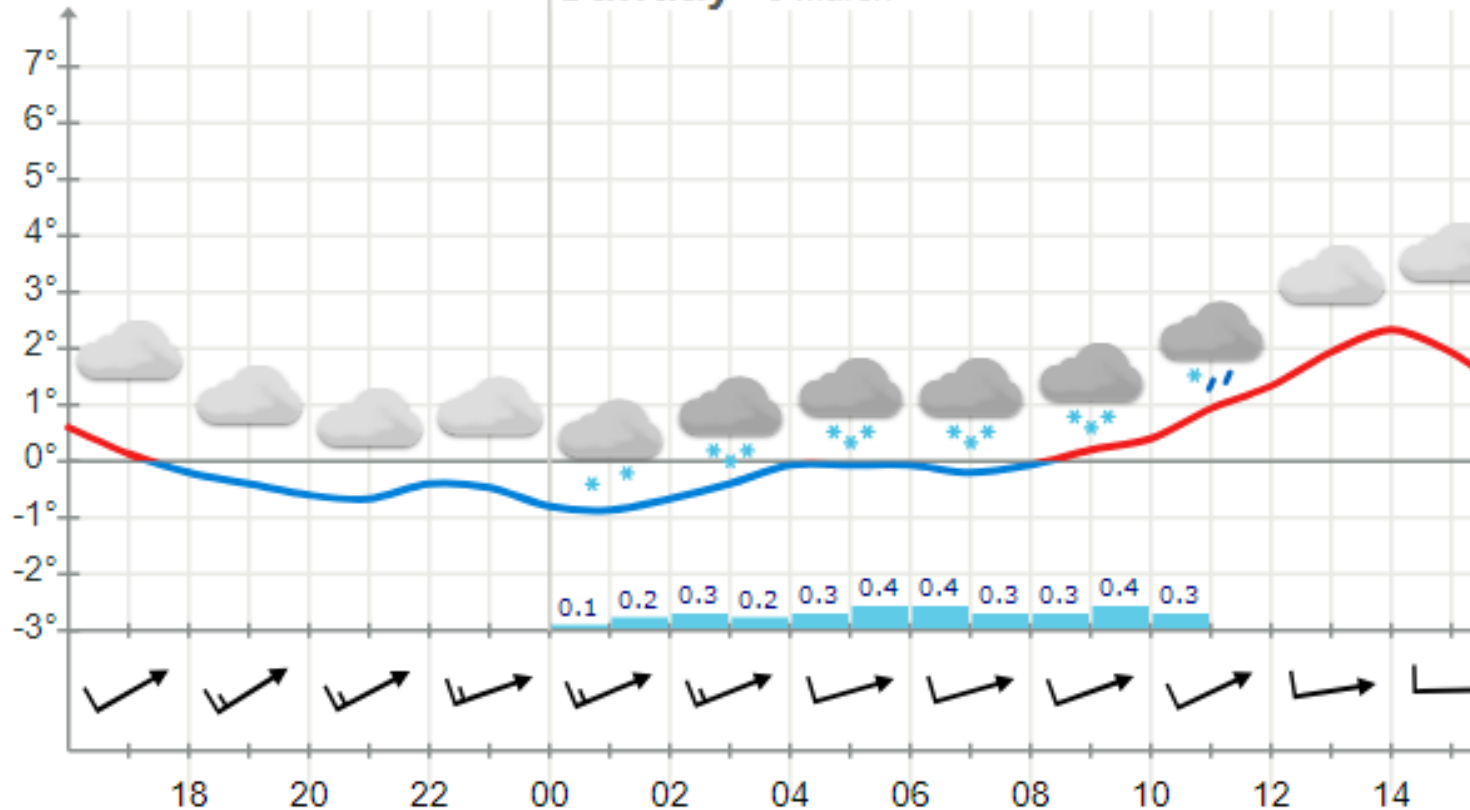

COURSE LAYOUT 5KM FOR PURSUIT F

No couching at the stadium

STADIUM LAYOUT PURSUIT F

WEATHER FORECAST

Sunday 3 March

Grooming at 6:00 (snow cutter won't be used)

Track closed from 5:00 To 7:00 in the morning