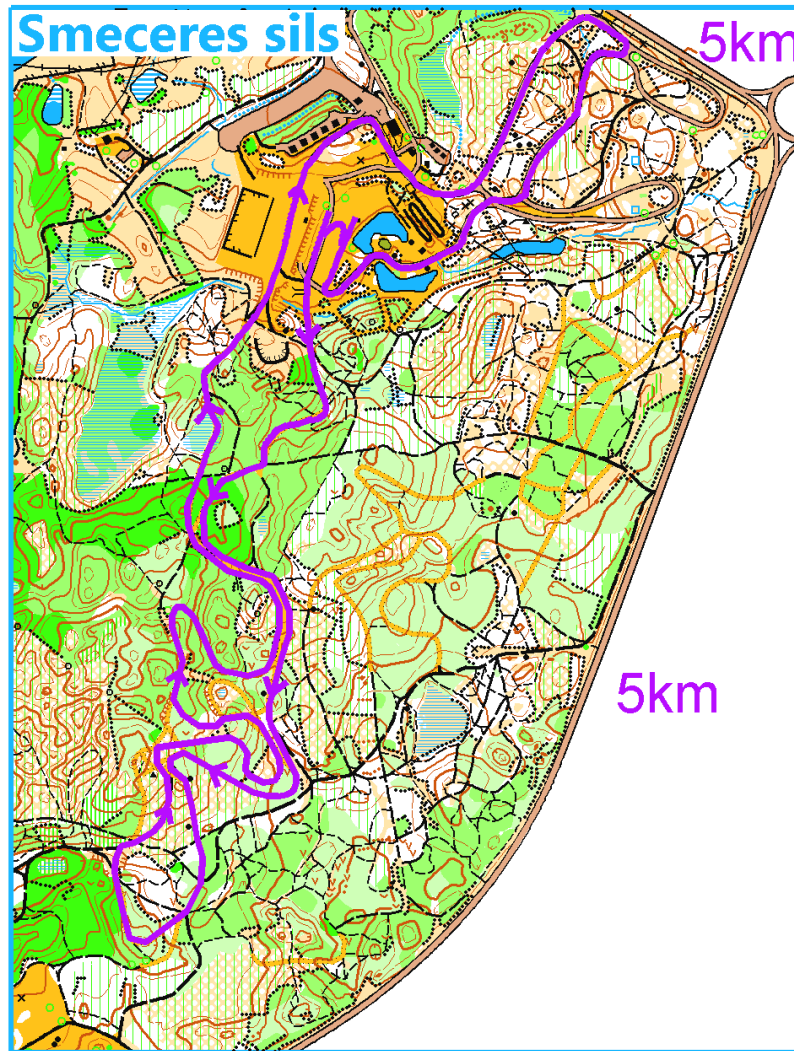

7:30 – 9:20 TRACK IS OPEN

9:30 WOMEN 10 KM PURSUIT F 5 KM F TRACK

10:45 PRIZE GIVING CEREMONY WOMEN SKI STADIUM

AFTER THE LAST LADY THE TRACK IS OPEN TO 10:50

11:00 MEN 15 KM PURSUIT F 5 KM F TRACK

12:30 PRIZE GIVING CEREMONY MEN SKI STADIUM

COURSE LAYOUT 5KM FOR PURSUIT F

No couching at the stadium

STADIUM LAYOUT PURSUIT F

WEATHER FORECAST

Sunday 3 March

Grooming at 6:00 (snow cutter won't be used)

Track closed from 5:00 To 7:00 in the morning