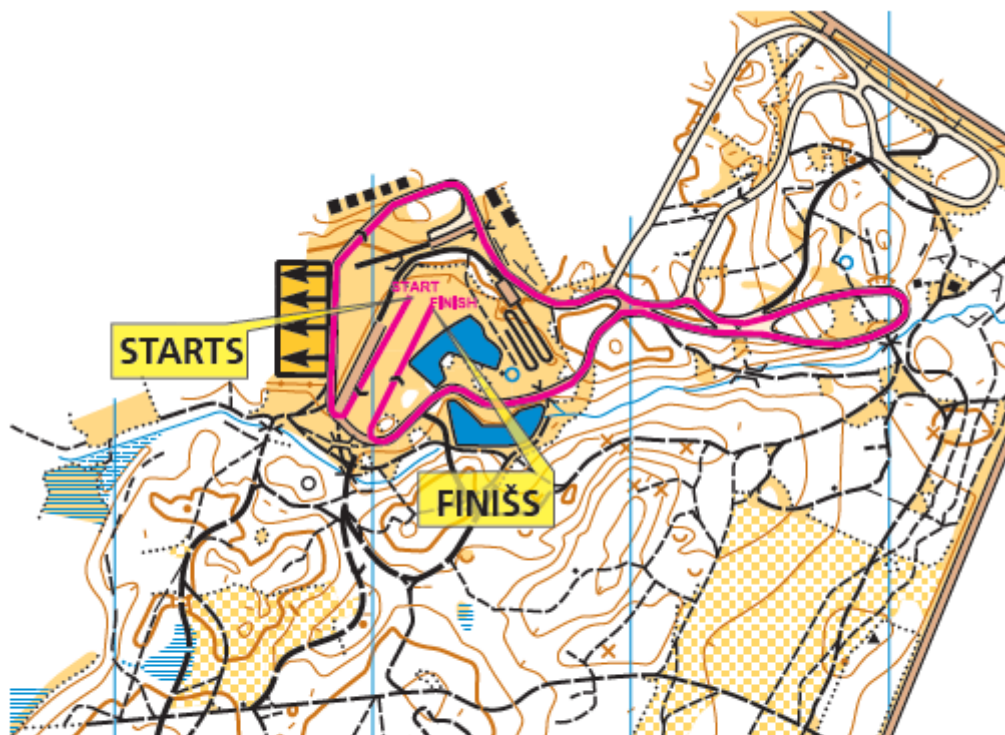

COMPETITION COURSE

COURSE LAYOUT, COURSE PROFILES AND STADIUM CONFIGURATIONS

Name of organizer: Sport club "Madona"

Name of the course: Smecersils, Madona (LAT)

Competition distance: sprint 1,1km

Longitude of the course: 1,1km

Scale 1:10 000
H 5m

	Course length:	1100m	Height Difference (HD):	17m	Lowest point:	153m
	Category:		Maximum Climb (MC):	10m	Highest point:	170m
	Competition Level:		Total Climb (TC):	20m		

COURSE LAYOUT, COURSE PROFILES AND STADIUM CONFIGURATIONS

Name of organizer: Sport club "Madona"

Name of the course: Smecersils, Madona (LAT)

Competition distance: sprint 1,7km

Longitude of the course: 1,7km

Scale 1:10 000
H 5m

	Course length:	1670m	Height Difference (HD):	28m	Lowest point:	142m
	Category:		Maximum Climb (MC):	16m	Highest point:	170m
	Competition Level:		Total Climb (TC):	43m		

Scandinavian CUP

COURSE LAYOUT, COURSE PROFILES AND STADIUM CONFIGURATIONS

Name of organizer: Sport club "Madona"

Name of the course: Smecersils, Madona (LAT)

Competition distance: 5, 10, 15, 20, 30km

Longitude of the course: 5km