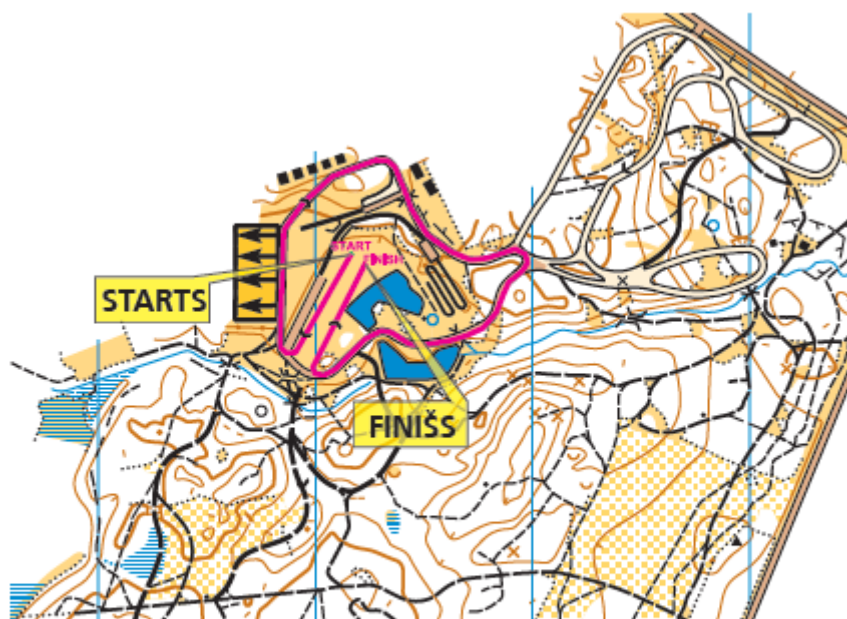

COMPETITION COURSE

COURSE LAYOUT, COURSE PROFILES AND STADIUM CONFIGURATIONS

Name of organizer: Sport club "Madona"

Name of the course: Smecersils, Madona (LAT)

Competition distance: sprint 1,1km

Longitude of the course: 1,1km

Scale 1:10 000
H 5m

	Course length:	1100m	Height Difference (HD):	17m	Lowest point:	153m
	Category:		Maximum Climb (MC):	10m	Highest point:	170m
	Competition Level:		Total Climb (TC):	20m		

COURSE LAYOUT, COURSE PROFILES AND STADIUM CONFIGURATIONS

Name of organizer: Sport club "Madona"

Name of the course: Smecersils, Madona (LAT)

Competition distance: sprint 1,7km

Longitude of the course: 1,7km

Scale 1:10 000
H 5m

	Course length:	1670m	Height Difference (HD):	28m	Lowest point:	142m
	Category:		Maximum Climb (MC):	16m	Highest point:	170m
	Competition Level:		Total Climb (TC):	43m		

Scandinavian CUP

COURSE LAYOUT, COURSE PROFILES AND STADIUM CONFIGURATIONS

Name of organizer: Sport club "Madona"

Name of the course: Smecersils, Madona (LAT)

Competition distance: 5, 10, 15, 20, 30km

Longitude of the course: 5km