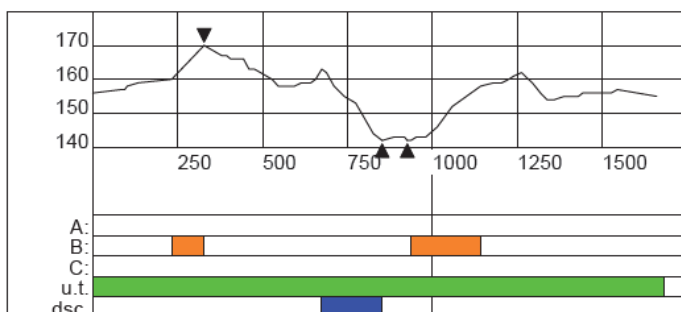

Scale 1:10 000
H 5m

	Course length:	1100m	Height Difference (HD):	17m	Lowest point:	153m
	Category:		Maximum Climb (MC):	10m	Highest point:	170m
	Competition Level:		Total Climb (TC):	20m		

COURSE LAYOUT, COURSE PROFILES AND STADIUM CONFIGURATIONS

Name of organizer: Sport club "Madona"

Name of the course: Smecersils, Madona (LAT)

Competition distance: sprint 1,7km

Longitude of the course: 1,7km

Scale 1:10 000
H 5m

	Course length:	1670m	Height Difference (HD):	28m	Lowest point:	142m
	Category:		Maximum Climb (MC):	16m	Highest point:	170m
	Competition Level:		Total Climb (TC):	43m		

Scandinavian CUP

COURSE LAYOUT, COURSE PROFILES AND STADIUM CONFIGURATIONS

Name of organizer: Sport club "Madona"

Name of the course: Smecersils, Madona (LAT)

Competition distance: 5, 10, 15, 20, 30km

Longitude of the course: 5km

	Course length:	5000 m	Height Difference (HD):	40m	Lowest point:	136m
	Category:		Maximum Climb (MC):	31m	Highest point:	176m
	Competition Level:		Total Climb (TC):	198m		

 CROSS-COUNTRY.SKI.LV