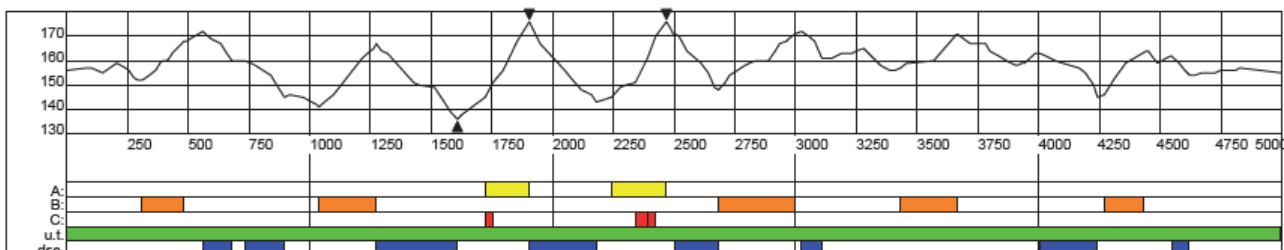

Scale 1:10 000
H 5m

	Course length:	1100m	Height Difference (HD):	17m	Lowest point:	153m
	Category:		Maximum Climb (MC):	10m	Highest point:	170m
	Competition Level:		Total Climb (TC):	20m		

COURSE LAYOUT, COURSE PROFILES AND STADIUM CONFIGURATIONS

Name of organizer: Sport club "Madona"

Name of the course: Smecersils, Madona (LAT)

Competition distance: sprint 1,7km

Longitude of the course: 1,7km

Scale 1:10 000
H 5m

	Course length:	1670m	Height Difference (HD):	28m	Lowest point:	142m
	Category:		Maximum Climb (MC):	16m	Highest point:	170m
	Competition Level:		Total Climb (TC):	43m		

Scandinavian CUP

COURSE LAYOUT, COURSE PROFILES AND STADIUM CONFIGURATIONS

Name of organizer: Sport club "Madona"

Name of the course: Smecersils, Madona (LAT)

Competition distance: 5, 10, 15, 20, 30km

Longitude of the course: 5km

	Course length:	5000 m	Height Difference (HD):	40m	Lowest point:	136m
	Category:		Maximum Climb (MC):	31m	Highest point:	176m
	Competition Level:		Total Climb (TC):	198m		

 CROSS-COUNTRY.SKI.LV