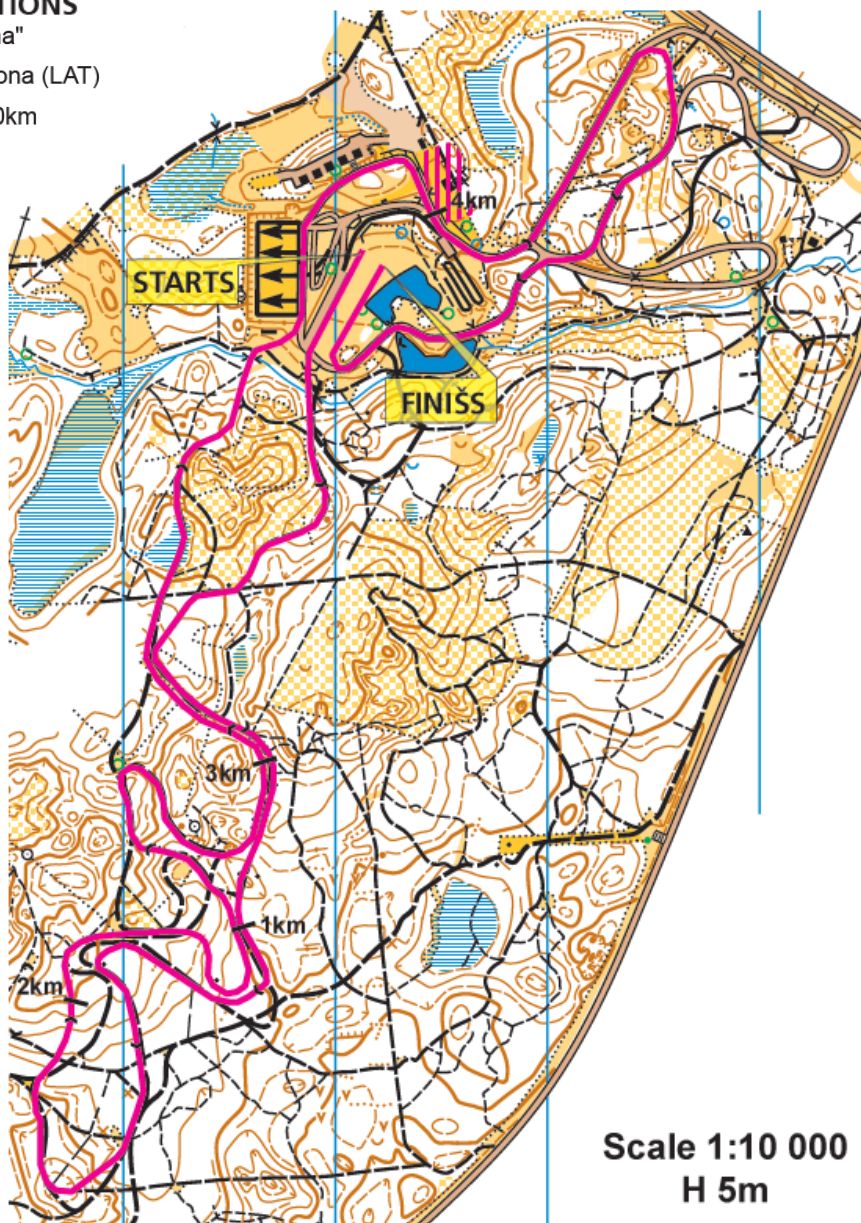

COMPETITION COURSE

COURSE LAYOUT, COURSE PROFILES AND STADIUM CONFIGURATIONS

Name of organizer: Sport club "Madona"

Name of the course: Smecersils, Madona (LAT)

Competition distance: sprint 1,1km

Longitude of the course: 1,1km

Name of organizer: Sport club "Madona"

Name of the course: Smecersils, Madona (LAT)

Competition distance: sprint 1,7km

Longitude of the course: 1,7km

Scale 1:10 000
H 5m

	Course length:	1670m	Height Difference (HD):	28m	Lowest point:	142m
	Category:		Maximum Climb (MC):	16m	Highest point:	170m
	Competition Level:		Total Climb (TC):	43m		

Scandinavian CUP

COURSE LAYOUT, COURSE PROFILES AND STADIUM CONFIGURATIONS

Name of organizer: Sport club "Madona"

Name of the course: Smecersils, Madona (LAT)

Competition distance: 5, 10, 15, 20, 30km

Longitude of the course: 5km

	Course length:	5000 m	Height Difference (HD):	40m	Lowest point:	136m
	Category:		Maximum Climb (MC):	31m	Highest point:	176m
	Competition Level:		Total Climb (TC):	198m		

 CROSS-COUNTRY.SKI.LV