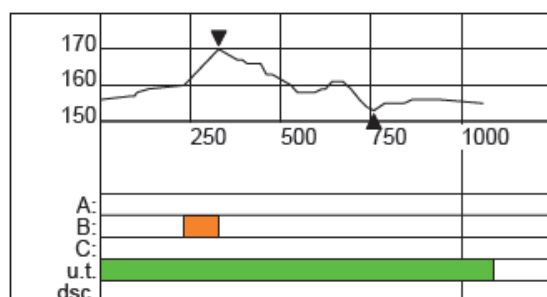

COMPETITION COURSE

COURSE LAYOUT, COURSE PROFILES AND STADIUM CONFIGURATIONS

Name of organizer: Sport club "Madona"

Name of the course: Smecersils, Madona (LAT)

Competition distance: sprint 1,1km

Longitude of the course: 1,1km

Scale 1:10 000
H 5m

	Course length:	1100m	Height Difference (HD):	17m	Lowest point:	153m
	Category:		Maximum Climb (MC):	10m	Highest point:	170m
	Competition Level:		Total Climb (TC):	20m		

COURSE LAYOUT, COURSE PROFILES AND STADIUM CONFIGURATIONS

Name of organizer: Sport club "Madona"

Name of the course: Smecersils, Madona (LAT)

Competition distance: sprint 1,7km

Longitude of the course: 1,7km

Scale 1:10 000
H 5m

	Course length:	1670m	Height Difference (HD):	28m	Lowest point:	142m
	Category:		Maximum Climb (MC):	16m	Highest point:	170m
	Competition Level:		Total Climb (TC):	43m		

	Course length:	5000 m	Height Difference (HD):	40m	Lowest point:	136m
	Category:		Maximum Climb (MC):	31m	Highest point:	176m
	Competition Level:		Total Climb (TC):	198m		

 CROSS-COUNTRY.SKI.LV