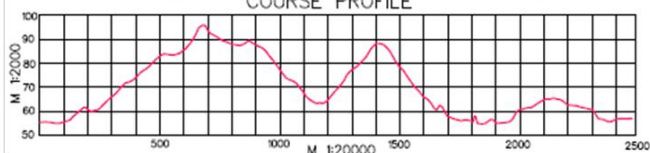

COMPETITION COURSE

CESIS OLYMPIC CENTER, PRIEKULI, LATVIA

COURSE PROFILE

COMPETITION VENUE

Competition venue map: <http://goo.gl/L2yPO>

Competition venue is located in ski-biathlon centre "Priekuli".

Distance: 7km - city Cesis, 90km – Riga, 130km – Oteppa.