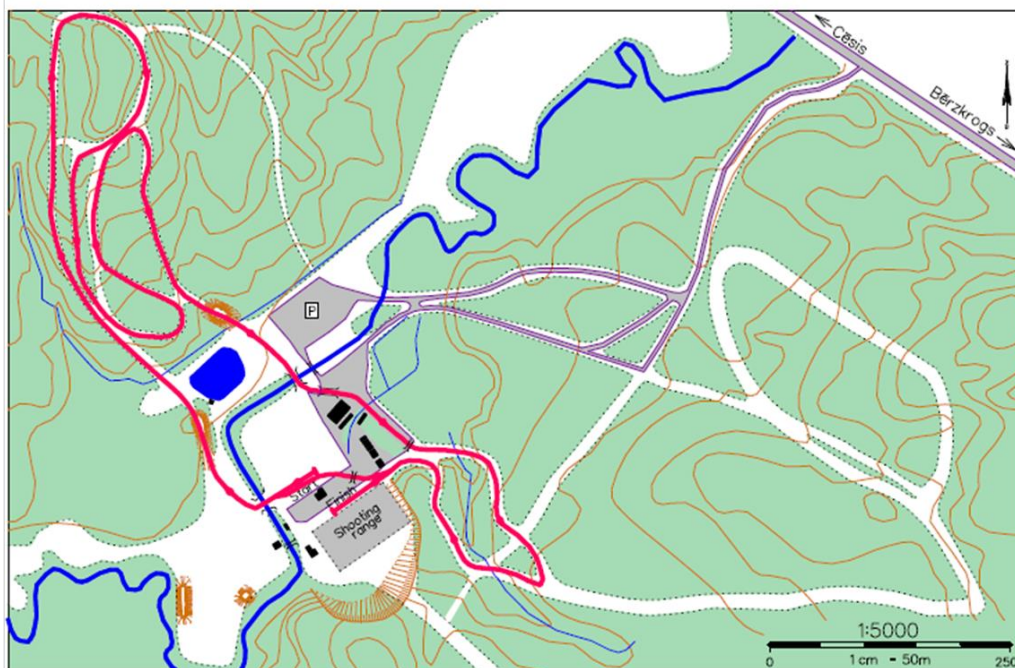

COMPETITION COURSE

CESIS OLYMPIC CENTER, PRIEKULI, LATVIA

COURSE PROFILE

COMPETITION VENUE

Competition venue map: <http://goo.gl/L2yPO>

Competition venue is located in ski-biathlon centre "Priekuli".

Distance: 7km - city Cesis, 90km – Riga, 130km – Oteppa.