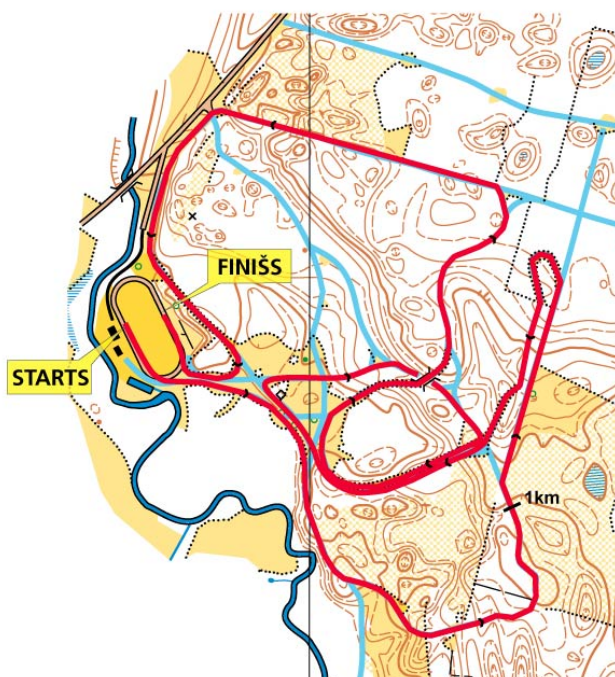

2,5km

**COURSE LAYOUT, COURSE PROFILES
AND STADIUM CONFIGURATIONS**

Name of organizer: Sport club "Vietalva"

Name of the course: Mailes, Vietalva, Pļaviņas (LAT)

Competition distance: 3km

3km

Scale 1:10 000
H 5m

Course length:	3300m	Height Difference (HD):	46m	Lowest point:	107m
Category:		Maximum Climb (MC):	31m	Highest point:	153m
Competition Level:		Total Climb (TC):	110m		

**COURSE LAYOUT, COURSE PROFILES
AND STADIUM CONFIGURATIONS**

Name of organizer: Sport club "Vietalva"

Name of the course: Mailes, Vietalva, Pļaviņas (LAT)

Competition distance: 5, 10, 15, 20, 30km

Longitude of the course: 5km

Scale 1:10 000
H 5m

5km

**COURSE LAYOUT, COURSE PROFILES
AND STADIUM CONFIGURATIONS**

Name of organizer: Sport club "Vietalva"

Name of the course: Mailes, Vietalva, Pļaviņas (LAT)

Competition distance: 7.5, 15, 30km

Longitude of the course: 3,75km

3.75km

Scale 1:10 000
H 5m

	Course length:	3750 m	Height Difference (HD):	46m	Lowest point:	107m
	Category:		Maximum Climb (MC):	31m	Highest point:	153m
	Competition Level:		Total Climb (TC):	140m		