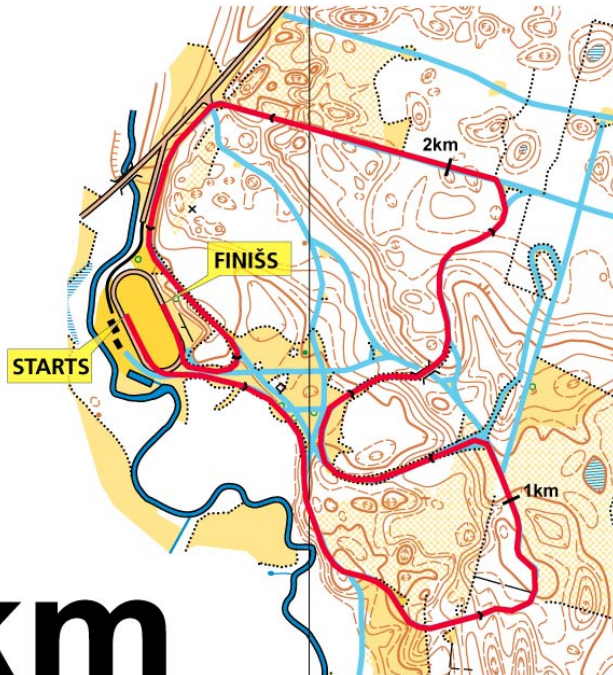

1km

**COURSE LAYOUT, COURSE PROFILES
AND STADIUM CONFIGURATIONS**

Name of organizer: Sport club "Vietalva"

Name of the course: Mailes, Vietalva, Pļaviņas (LAT)

Competition distance: 2km

Longitude of the course: 2km

2km

**COURSE LAYOUT, COURSE PROFILES
AND STADIUM CONFIGURATIONS**

Name of organizer: Sport club "Vietalva"

Name of the course: Mailes, Vietalva, Pļaviņas (LAT)

Competition distance: 2,5km

Longitude of the course: 2,5km

2,5km

**COURSE LAYOUT, COURSE PROFILES
AND STADIUM CONFIGURATIONS**

Name of organizer: Sport club "Vietalva"

Name of the course: Mailes, Vietalva, Pļaviņas (LAT)

Competition distance: 3km

3km

Scale 1:10 000
H 5m

Name of organizer: Sport club "Vietalva"

Name of the course: Mailes, Vietalva, Pļaviņas (LAT)

Competition distance: 5, 10, 15, 20, 30km

Longitude of the course: 5km

Scale 1:10 000
H 5m

5km

**COURSE LAYOUT, COURSE PROFILES
AND STADIUM CONFIGURATIONS**