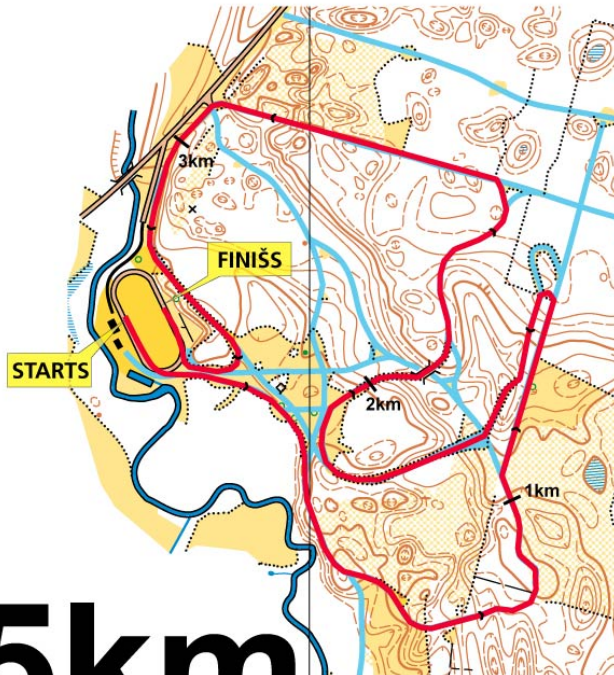

2,5km

**COURSE LAYOUT, COURSE PROFILES
AND STADIUM CONFIGURATIONS**

Name of organizer: Sport club "Vietalva"

Name of the course: Mailes, Vietalva, Pļaviņas (LAT)

Competition distance: 3km

3km

Scale 1:10 000
H 5m

Name of organizer: Sport club "Vietalva"

Name of the course: Mailes, Vietalva, Pļaviņas (LAT)

Competition distance: 5, 10, 15, 20, 30km

Longitude of the course: 5km

Scale 1:10 000
H 5m

5km

**COURSE LAYOUT, COURSE PROFILES
AND STADIUM CONFIGURATIONS**

Name of organizer: Sport club "Vietalva"

Name of the course: Mailes, Vietalva, Pļaviņas (LAT)

Competition distance: 7.5, 15, 30km

Longitude of the course: 3,75km

3.75km

Scale 1:10 000
H 5m

	Course length:	3750 m	Height Difference (HD):	46m	Lowest point:	107m
	Category:		Maximum Climb (MC):	31m	Highest point:	153m
	Competition Level:		Total Climb (TC):	140m		