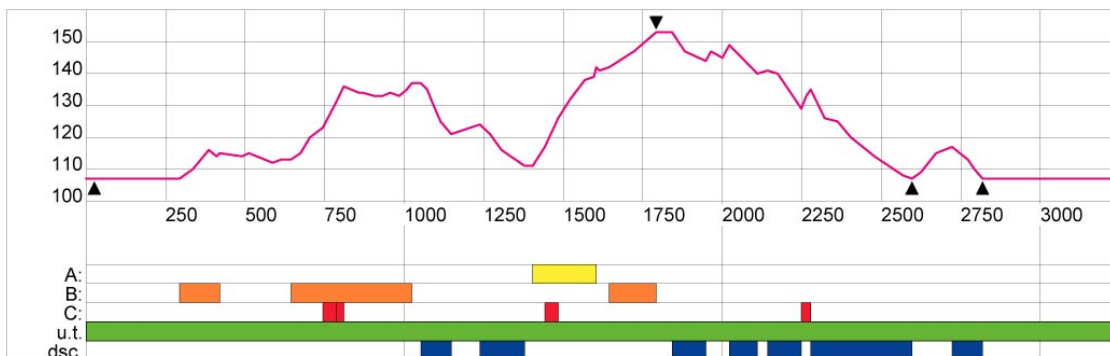

2,5km

**COURSE LAYOUT, COURSE PROFILES
AND STADIUM CONFIGURATIONS**

Name of organizer: Sport club "Vietalva"

Name of the course: Mailes, Vietalva, Pļaviņas (LAT)

Competition distance: 3km

3km

Scale 1:10 000
H 5m

Course length:	3300m	Height Difference (HD):	46m	Lowest point:	107m
Category:		Maximum Climb (MC):	31m	Highest point:	153m
Competition Level:		Total Climb (TC):	110m		

**COURSE LAYOUT, COURSE PROFILES
AND STADIUM CONFIGURATIONS**

Name of organizer: Sport club "Vietalva"

Name of the course: Mailes, Vietalva, Pļaviņas (LAT)

Competition distance: 5, 10, 15, 20, 30km

Longitude of the course: 5km

Scale 1:10 000
H 5m

5km

**COURSE LAYOUT, COURSE PROFILES
AND STADIUM CONFIGURATIONS**

Name of organizer: Sport club "Vietalva"

Name of the course: Mailes, Vietalva, Pļaviņas (LAT)

Competition distance: 7.5, 15, 30km

Longitude of the course: 3,75km

3.75km

Scale 1:10 000
H 5m

	Course length:	3750 m	Height Difference (HD):	46m	Lowest point:	107m
	Category:		Maximum Climb (MC):	31m	Highest point:	153m
	Competition Level:		Total Climb (TC):	140m		