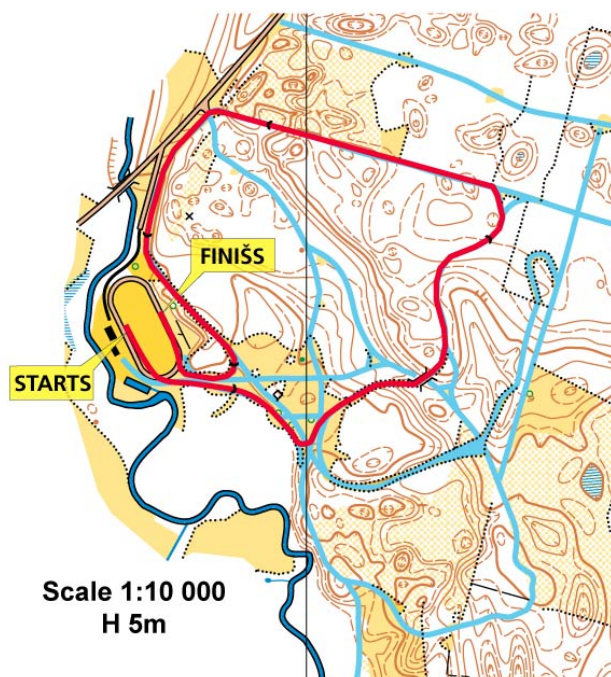

**COURSE LAYOUT, COURSE PROFILES
AND STADIUM CONFIGURATIONS**

Name of organizer: Sport club "Vietalva"

Name of the course: Mailes, Vietalva, Pļaviņas (LAT)

Competition distance: 1.00km

Longitude of the course: 1,00km

1km

**COURSE LAYOUT, COURSE PROFILES
AND STADIUM CONFIGURATIONS**

Name of organizer: Sport club "Vietalva"

Name of the course: Mailes, Vietalva, Pļaviņas (LAT)

Competition distance: 2km

Longitude of the course: 2km

2km

**COURSE LAYOUT, COURSE PROFILES
AND STADIUM CONFIGURATIONS**

Name of organizer: Sport club "Vietalva"

Name of the course: Mailes, Vietalva, Pļaviņas (LAT)

Competition distance: 2,5km

Longitude of the course: 2,5km

2,5km

**COURSE LAYOUT, COURSE PROFILES
AND STADIUM CONFIGURATIONS**

Name of organizer: Sport club "Vietalva"

Name of the course: Mailes, Vietalva, Pļaviņas (LAT)

Competition distance: 3km

3km

Scale 1:10 000
H 5m