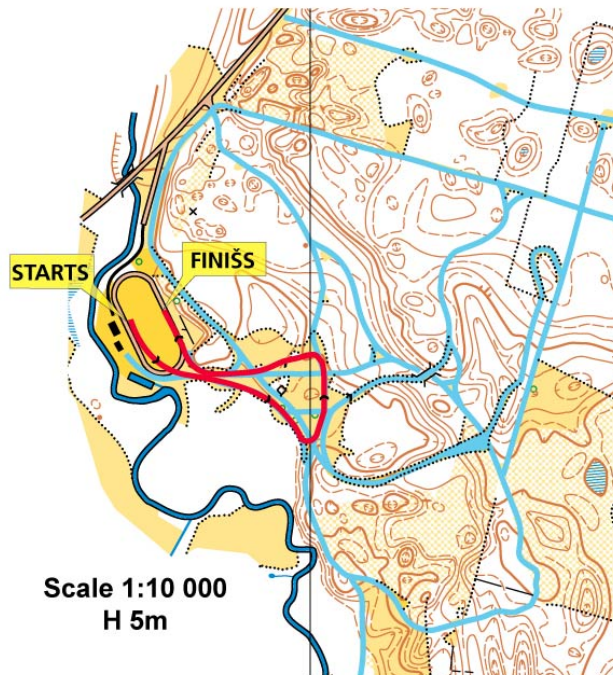

**COURSE LAYOUT, COURSE PROFILES
AND STADIUM CONFIGURATIONS**

Name of organizer: Sport club "Vietalva"

Name of the course: Mailes, Vietalva, Pļaviņas (LAT)

Competition distance: 1.00km

Longitude of the course: 1,00km

1km

**COURSE LAYOUT, COURSE PROFILES
AND STADIUM CONFIGURATIONS**

Name of organizer: Sport club "Vietalva"

Name of the course: Mailes, Vietalva, Pļaviņas (LAT)

Competition distance: 2km

Longitude of the course: 2km

2km

**COURSE LAYOUT, COURSE PROFILES
AND STADIUM CONFIGURATIONS**

Name of organizer: Sport club "Vietalva"

Name of the course: Mailes, Vietalva, Pļaviņas (LAT)

Competition distance: 2,5km

Longitude of the course: 2,5km

Name of organizer: Sport club "Vietalva"

Name of the course: Mailes, Vietalva, Pļaviņas (LAT)

Competition distance: 7.5, 15, 30km

Longitude of the course: 3,75km

3.75km

Scale 1:10 000
H 5m

	Course length:	3750 m	Height Difference (HD):	46m	Lowest point:	107m
	Category:		Maximum Climb (MC):	31m	Highest point:	153m
	Competition Level:		Total Climb (TC):	140m		