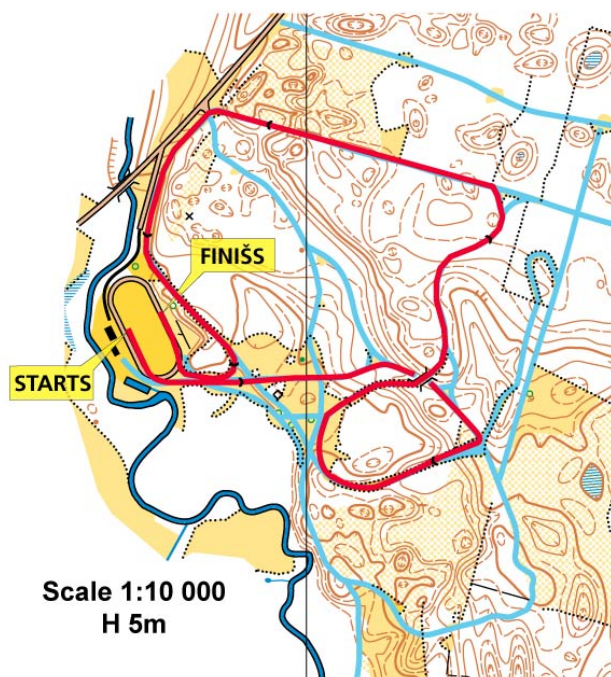

1km

**COURSE LAYOUT, COURSE PROFILES
AND STADIUM CONFIGURATIONS**

Name of organizer: Sport club "Vietalva"

Name of the course: Mailes, Vietalva, Pļaviņas (LAT)

Competition distance: 2km

Longitude of the course: 2km

2km

**COURSE LAYOUT, COURSE PROFILES
AND STADIUM CONFIGURATIONS**

Name of organizer: Sport club "Vietalva"

Name of the course: Mailes, Vietalva, Pļaviņas (LAT)

Competition distance: 2,5km

Longitude of the course: 2,5km

2,5km

**COURSE LAYOUT, COURSE PROFILES
AND STADIUM CONFIGURATIONS**

Name of organizer: Sport club "Vietalva"

Name of the course: Mailes, Vietalva, Pļaviņas (LAT)

Competition distance: 3km

3km

Scale 1:10 000
H 5m

Course length:	3300m	Height Difference (HD):	46m	Lowest point:	107m
Category:		Maximum Climb (MC):	31m	Highest point:	153m
Competition Level:		Total Climb (TC):	110m		

**COURSE LAYOUT, COURSE PROFILES
AND STADIUM CONFIGURATIONS**