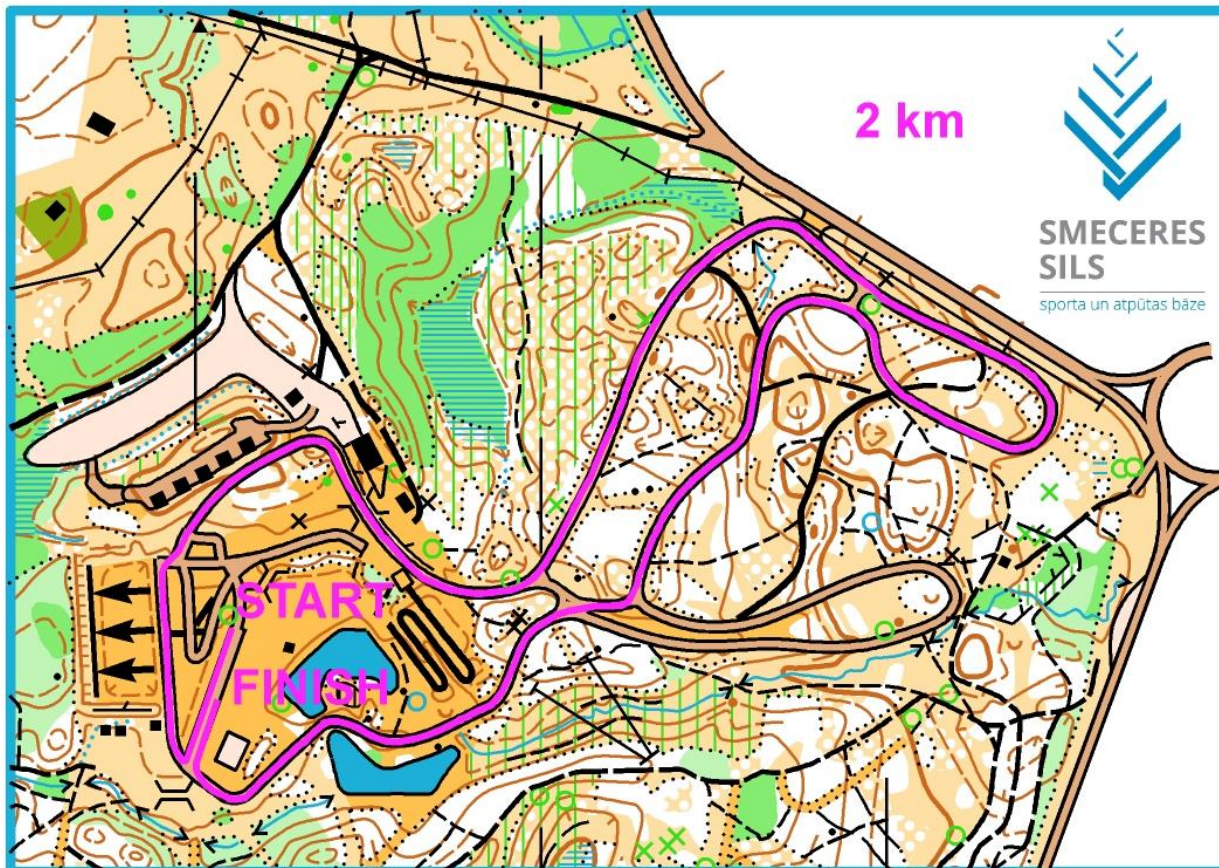

COMPETITION COURSE

2km rollerski course "Smeceres sils"

200m sprint course in Madona City, Raina Street

COMPETITION VENUE

Competition venue map: <http://ej.uz/4q63>

Competition venue is located in Madona Sports center "Smeceressils".