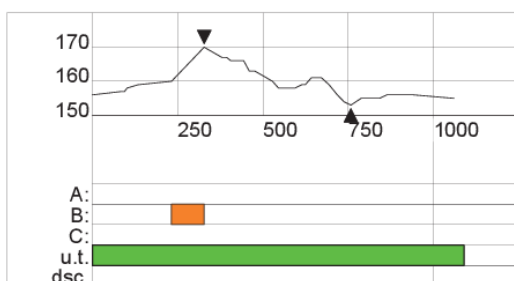

For further information about accommodation please contact Gunars Ikaunieks. Phone no: 26396032, e-mail: gunars21@inbox.lv.

COURSE LAYOUT, COURSE PROFILES STADIUM CONFIGURATIONS

Name of the course: Smecersils, Madona (LAT)

Competition distance: sprint 1,1km

Longitude of the course: 1,1km

Scale 1:10 000
H 5m

	Course length:	1100m	Height Difference (HD):	17m	Lowest point:	153m
	Category:		Maximum Climb (MC):	10m	Highest point:	170m
	Competition Level:		Total Climb (TC):	20m		

Name of the course: Smecersils, Madona (LAT)

Competition distance: sprint 1,7km

Longitude of the course: 1,7km

Scale 1:10 000
H 5m

	Course length:	1670m	Height Difference (HD):	28m	Lowest point:	142m
	Category:		Maximum Climb (MC):	16m	Highest point:	170m
	Competition Level:		Total Climb (TC):	43m		