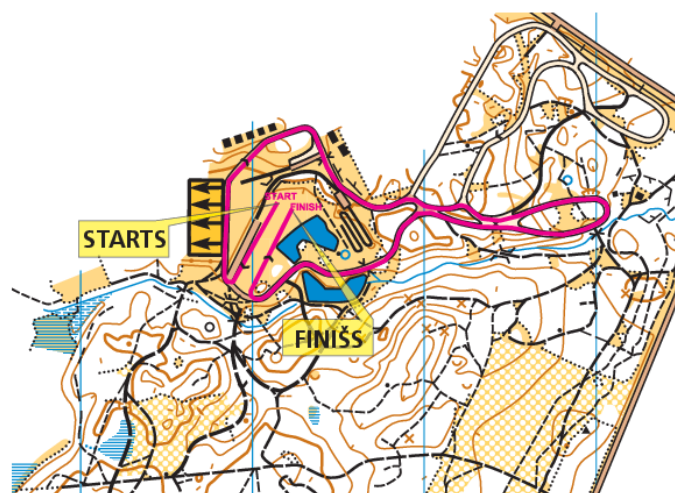

Competition distance: sprint 1,1km

Longitude of the course: 1,1km

Scale 1:10 000
H 5m

	Course length:	1100m	Height Difference (HD):	17m	Lowest point:	153m
	Category:		Maximum Climb (MC):	10m	Highest point:	170m
	Competition Level:		Total Climb (TC):	20m		

Name of the course: Smecersils, Madona (LAT)

Competition distance: sprint 1,7km

Longitude of the course: 1,7km

Scale 1:10 000
H 5m

	Course length:	1670m	Height Difference (HD):	28m	Lowest point:	142m
	Category:		Maximum Climb (MC):	16m	Highest point:	170m
	Competition Level:		Total Climb (TC):	43m		