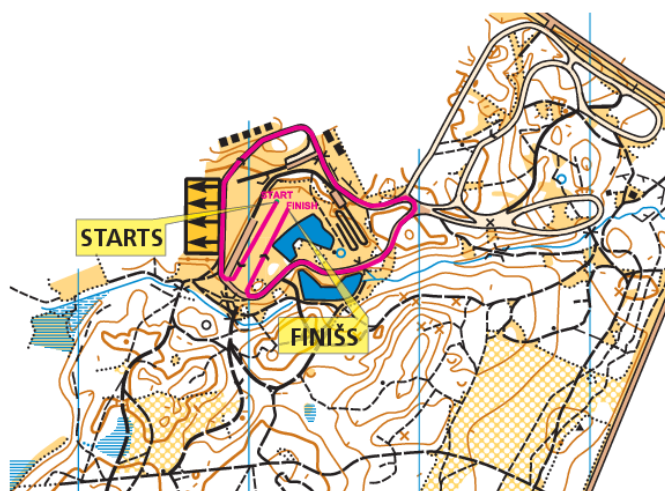

Competition distance: sprint 1,1km

Longitude of the course: 1,1km

Scale 1:10 000
H 5m

	Course length:	1100m	Height Difference (HD):	17m	Lowest point:	153m
	Category:		Maximum Climb (MC):	10m	Highest point:	170m
	Competition Level:		Total Climb (TC):	20m		

Name of the course: Smecersils, Madona (LAT)

Competition distance: sprint 1,7km

Longitude of the course: 1,7km

Scale 1:10 000
H 5m

	Course length:	1670m	Height Difference (HD):	28m	Lowest point:	142m
	Category:		Maximum Climb (MC):	16m	Highest point:	170m
	Competition Level:		Total Climb (TC):	43m		