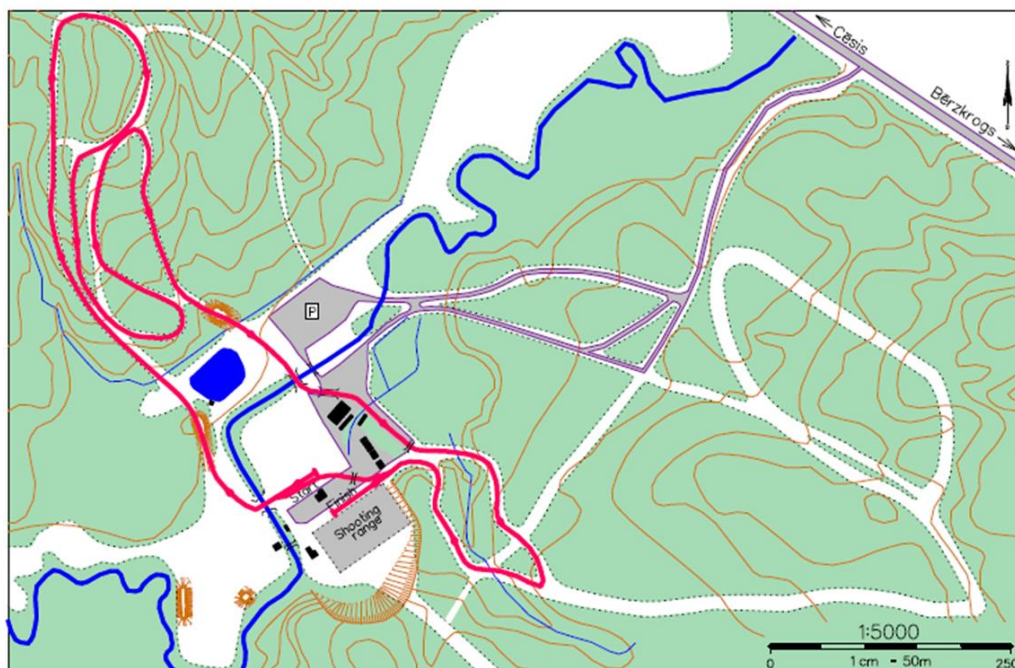

COMPETITION COURSE

CESIS OLYMPIC CENTER, PRIEKULI, LATVIA

COURSE PLAN
2.5KM

TRACK LENGTH - 2470m
HIGHEST POINT = 96m
LOWEST POINT = 55m
HEIGHT DIFFERENCE = 41m
TOTAL CLIMB (TC) - 77m
MAXIMUM CLIMB (MC) - 37m