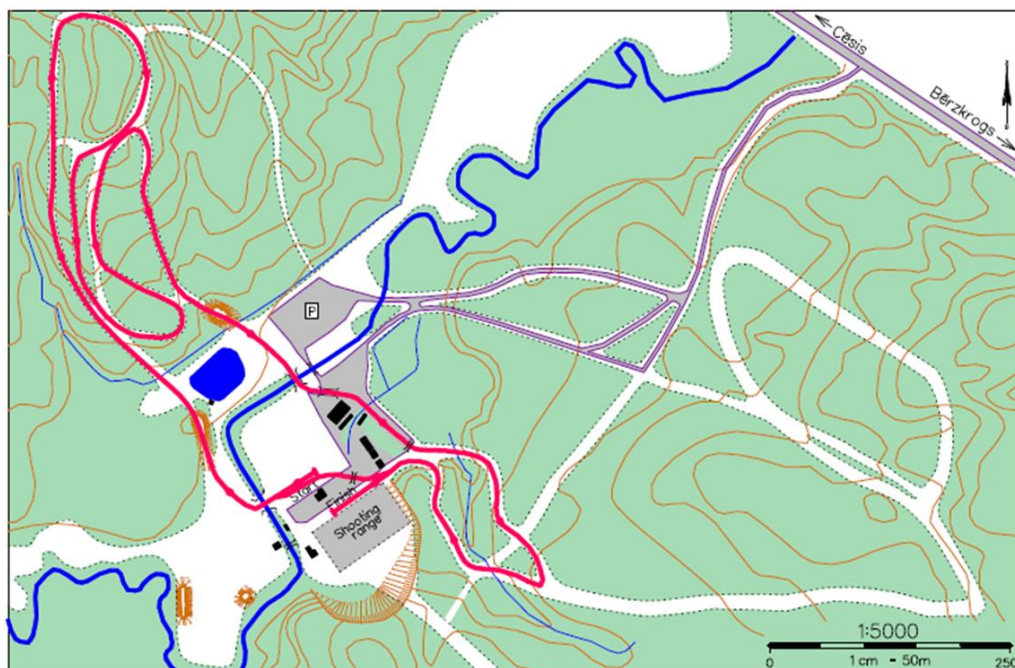

COMPETITION COURSE

CESIS OLYMPIC CENTER, PRIEKULI, LATVIA

COURSE PLAN
2.5KM

TRACK LENGTH - 2470m
HIGHEST POINT = 96m
LOWEST POINT = 55m
HEIGHT DIFFERENCE = 41m
TOTAL CLIMB (TC) - 77m
MAXIMUM CLIMB (MC) - 37m