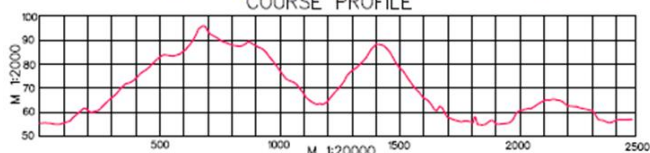

TRACK LENGTH - 2470m
HIGHEST POINT = 96m
LOWEST POINT = 55m
HEIGHT DIFFERENCE = 41m
TOTAL CLIMB (TC) - 77m
MAXIMUM CLIMB (MC) - 37m

COURSE PROFILE