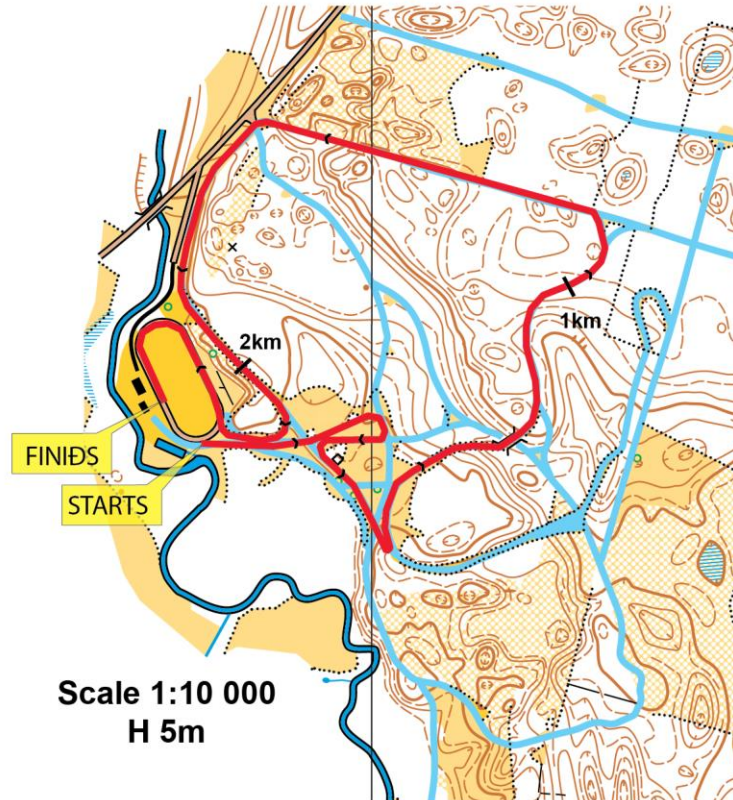

## COMPETITION VENUE

Competition venue map: <https://goo.gl/maps/gY8ro9bygL92> (56°43'16.7"N 25°47'04.0"E)

Competition venue is located in sports center "Mailes".

Distance: 40km - city Madona, 140km – Riga.

## ACCOMODATION INFO

Hotel "Odzianas Muiza" is the closest hotel from ski course - 7km: <http://www.odziasmuiza.lv/en>

## COURSE LAYOUT, COURSE PROFILES AND STADIUM CONFIGURATIONS

	Course length:	2500m	Height Difference (HD):	46m	Lowest point:	107m
	Category:		Maximum Climb (MC):	31m	Highest point:	153m
	Competition Level:		Total Climb (TC):	86m		