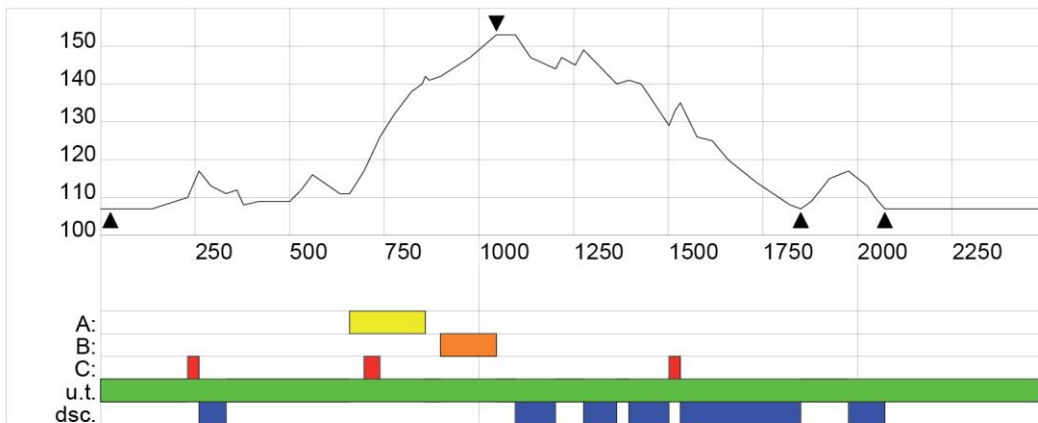

## COMPETITION VENUE

Competition venue map: <https://goo.gl/maps/gY8ro9bygL92> (56°43'16.7"N 25°47'04.0"E)

Competition venue is located in sports center "Mailes".

Distance: 40km - city Madona, 140km – Riga.

## COURSE LAYOUT, COURSE PROFILES AND STADIUM CONFIGURATIONS

	Course length:	2500m	Height Difference (HD):	46m	Lowest point:	107m
	Category:		Maximum Climb (MC):	31m	Highest point:	153m
	Competition Level:		Total Climb (TC):	86m		