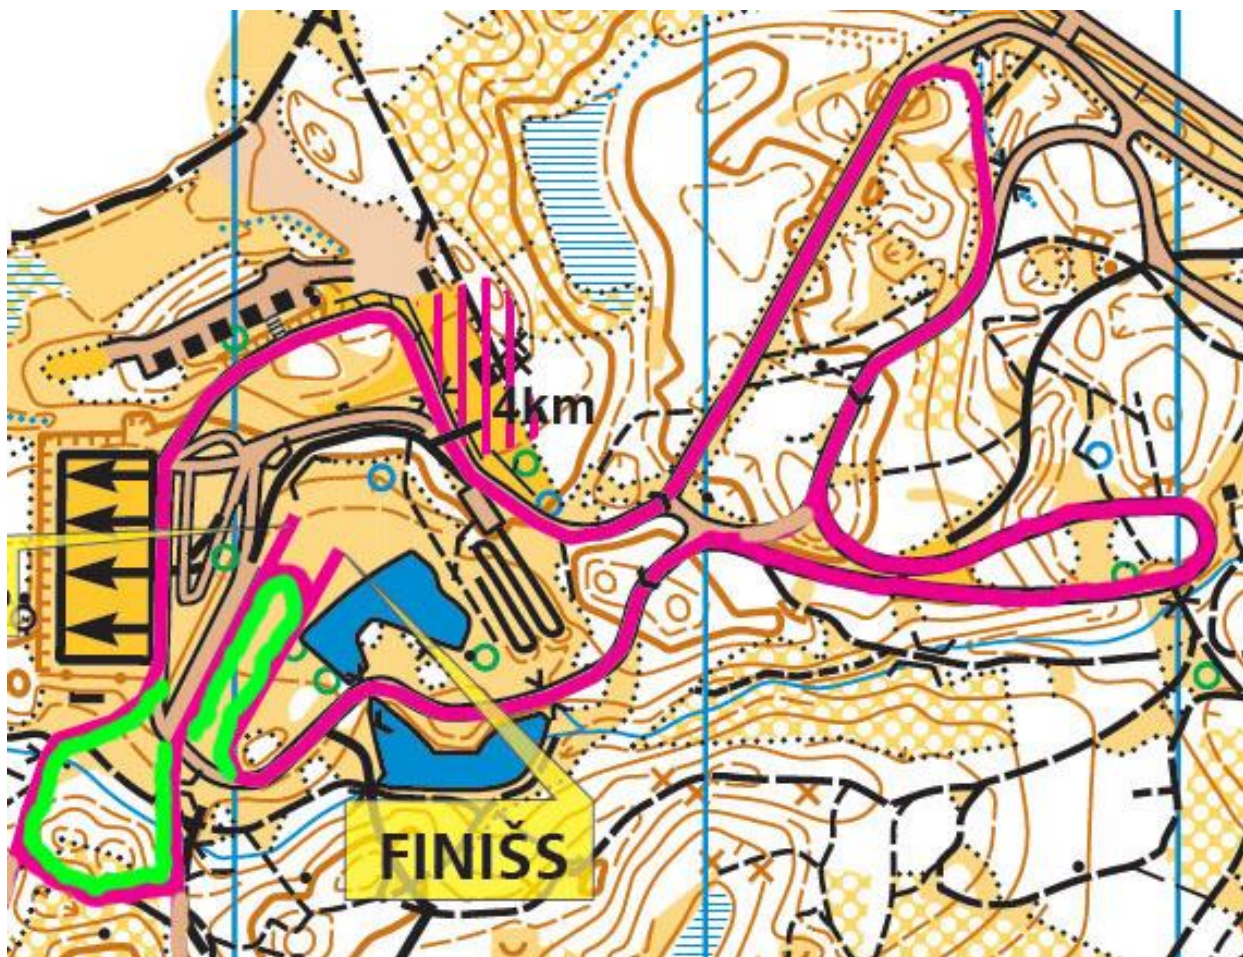

Latvija

MADONAS DOME

INFOSKI.LV

INTERVAL C COMPETITION PROGRAM

7.30 – 15.00	RACE OFFICE OPENING HOURS	SKI CENTER “SMECERES SILS”
8.50 – 9.50	TRACK IS OPENED	2,5 KM C TRACK
10.00	WOMEN 5 KM INDIVIDUAL C	2,5 KM C TRACK
11.15	PRIZE GIVING CEREMONY	SKI STADIUM
AFTER THE LAST LADIE THE TRACK IS OPENED UNTIL 11.20		
11.30	MEN 10 KM INDIVIDUAL C	2,5 KM C TRACK
13.15	PRIZE GIVING CEREMONY	SKI STADIUM
15.00 – 17.00	OFFICIAL TRAINING FOR PURSUIT F	3,3 (2,5) KM F TRACK
17.00 – 20.00	RACE OFFICE OPENING HOURS	SKI CENTER “SMECERES SILS”
18.00	TEAM CAPTAINS MEETING PURSUIT	SKI CENTER “SMECERES SILS”

FIS SCANDINAVIAN CUP 2017
MADONA, LATVIA 3RD-5TH MARCH

COURSE LAYOUT 2,5KM INTERVAL C

 No Coaching Zones

MADONAS DOME

INFOSKI.LV

FIS SCANDINAVIAN CUP 2017 MADONA, LATVIA 3RD-5TH MARCH

STADIUM LAYOUT 2,5 KM INTERVAL C