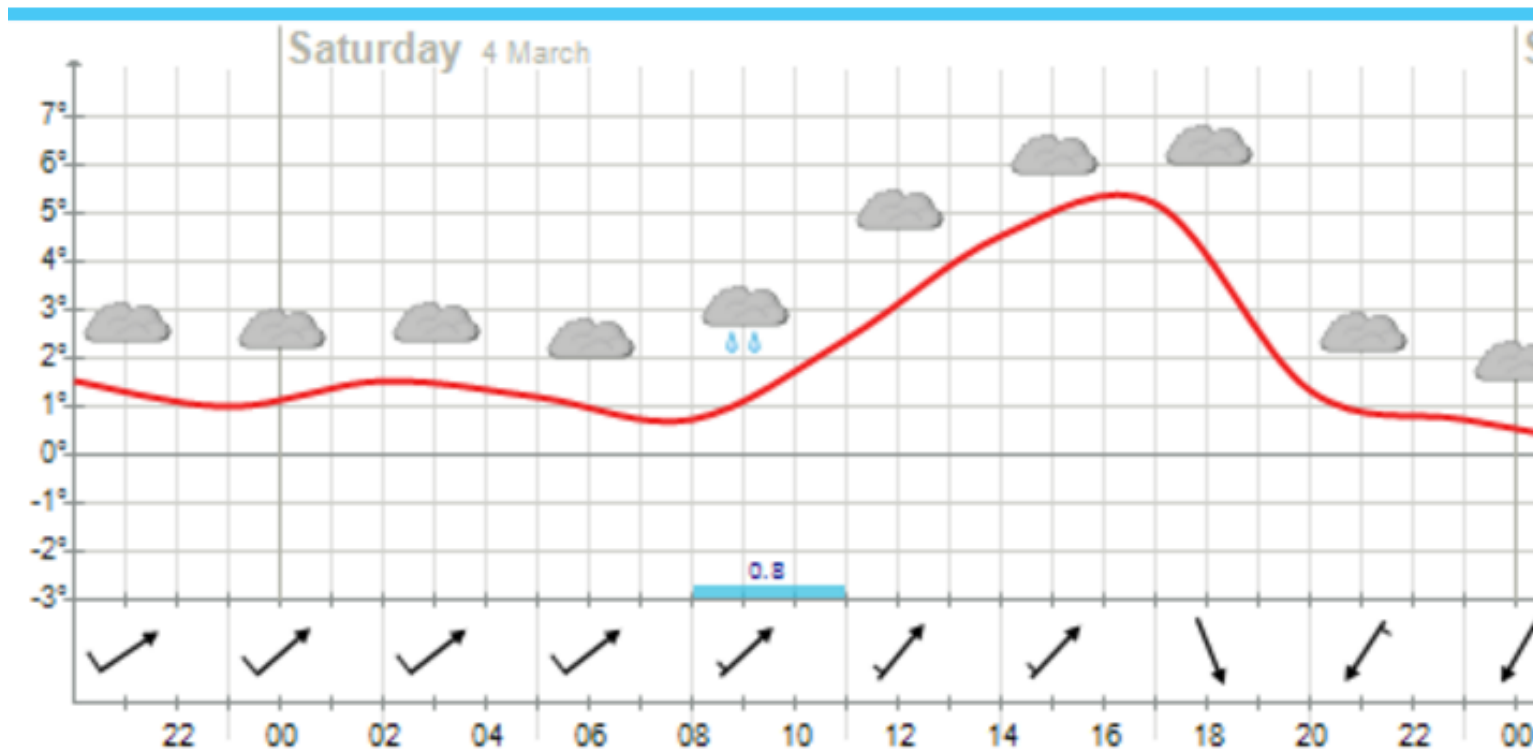

WEATHER FORECAST

Meteogram, next 48 hours

Grooming at 20:00

Track closed from 20:00 to 8:50 in the morning