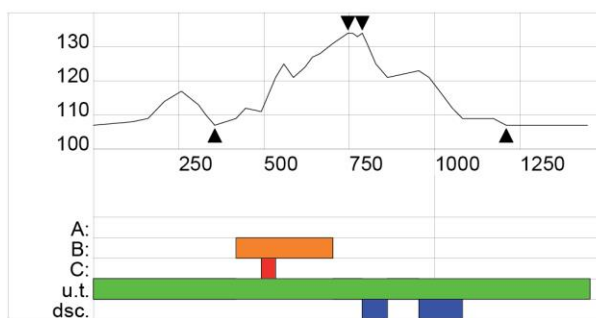

LVL, EUR account No.: LV19HABA0551031997550

 **CROSS-COUNTRY.SKI.LV**

COMPETITION COURSE

Name of the course: Mailes, Vietalva, Pļaviņas (LAT)

Competition distance: 1.5km

Longitude of the course: 1,5km

	Course length:	1500m	Height Difference (HD):	27m	Lowest point:	107m
	Category:		Maximum Climb (MC):	27m	Highest point:	134m
	Competition Level:		Total Climb (TC):	45m		

CROSS-COUNTRY.SKI.LV

Name of the course: Mailes, Vietalva, Pļaviņas (LAT)

Competition distance: 10, 20km

Longitude of the course: 3,3km

	Course length:	3300m	Height Difference (HD):	46m	Lowest point:	107m
	Category:		Maximum Climb (MC):	31m	Highest point:	153m
	Competition Level:		Total Climb (TC):	110m		

CROSS-COUNTRY.SKI.LV

Name of the course: Mailes, Vietalva, Pļaviņas (LAT)

Competition distance: 7.5, 15, 30km

Longitude of the course: 3,75km

	Course length:	3750 m	Height Difference (HD):	46m	Lowest point:	107m
	Category:		Maximum Climb (MC):	31m	Highest point:	153m
	Competition Level:		Total Climb (TC):	140m		