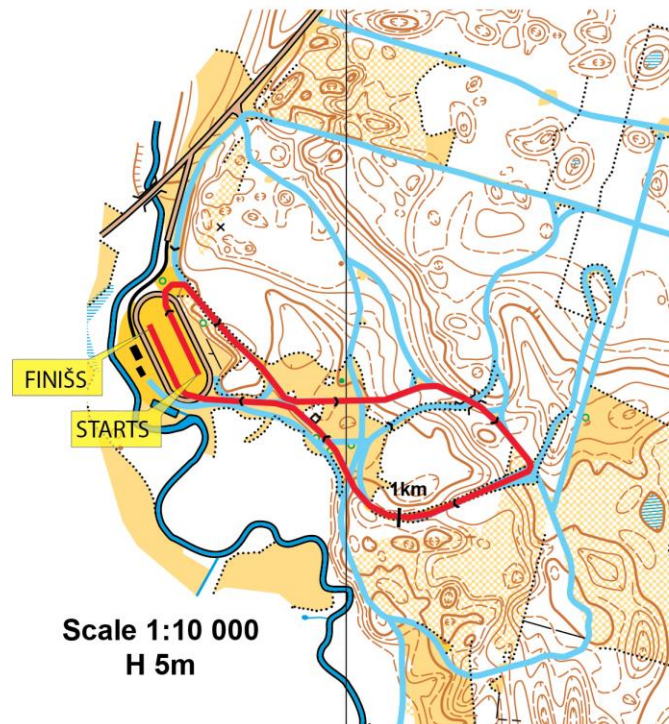

LVL, EUR account No.: LV19HABA0551031997550

 **CROSS-COUNTRY.SKI.LV**

COMPETITION COURSE

Name of the course: Mailes, Vietalva, Pļaviņas (LAT)

Competition distance: 1.5km

Longitude of the course: 1,5km

	Course length:	1500m	Height Difference (HD):	27m	Lowest point:	107m
	Category:		Maximum Climb (MC):	27m	Highest point:	134m
	Competition Level:		Total Climb (TC):	45m		

CROSS-COUNTRY.SKI.LV

Name of the course: Mailes, Vietalva, Pļaviņas (LAT)

Competition distance: 10, 20km

Longitude of the course: 3,3km

	Course length:	3300m	Height Difference (HD):	46m	Lowest point:	107m
	Category:		Maximum Climb (MC):	31m	Highest point:	153m
	Competition Level:		Total Climb (TC):	110m		

CROSS-COUNTRY.SKI.LV

Name of the course: Mailes, Vietalva, Pļaviņas (LAT)

Competition distance: 7.5, 15, 30km

Longitude of the course: 3,75km

	Course length:	3750 m	Height Difference (HD):	46m	Lowest point:	107m
	Category:		Maximum Climb (MC):	31m	Highest point:	153m
	Competition Level:		Total Climb (TC):	140m		

CROSS-COUNTRY.SKI.LV

 CROSS-COUNTRY.SKI.LV

COMPETITION VENUE

Competition venue map: <https://goo.gl/maps/gY8ro9bygL92>

(56°43'16.7"N 25°47'04.0"E)

Competition venue is located in sports center "Mailes".

Distance: 40km - city Madona, 140km – Riga.