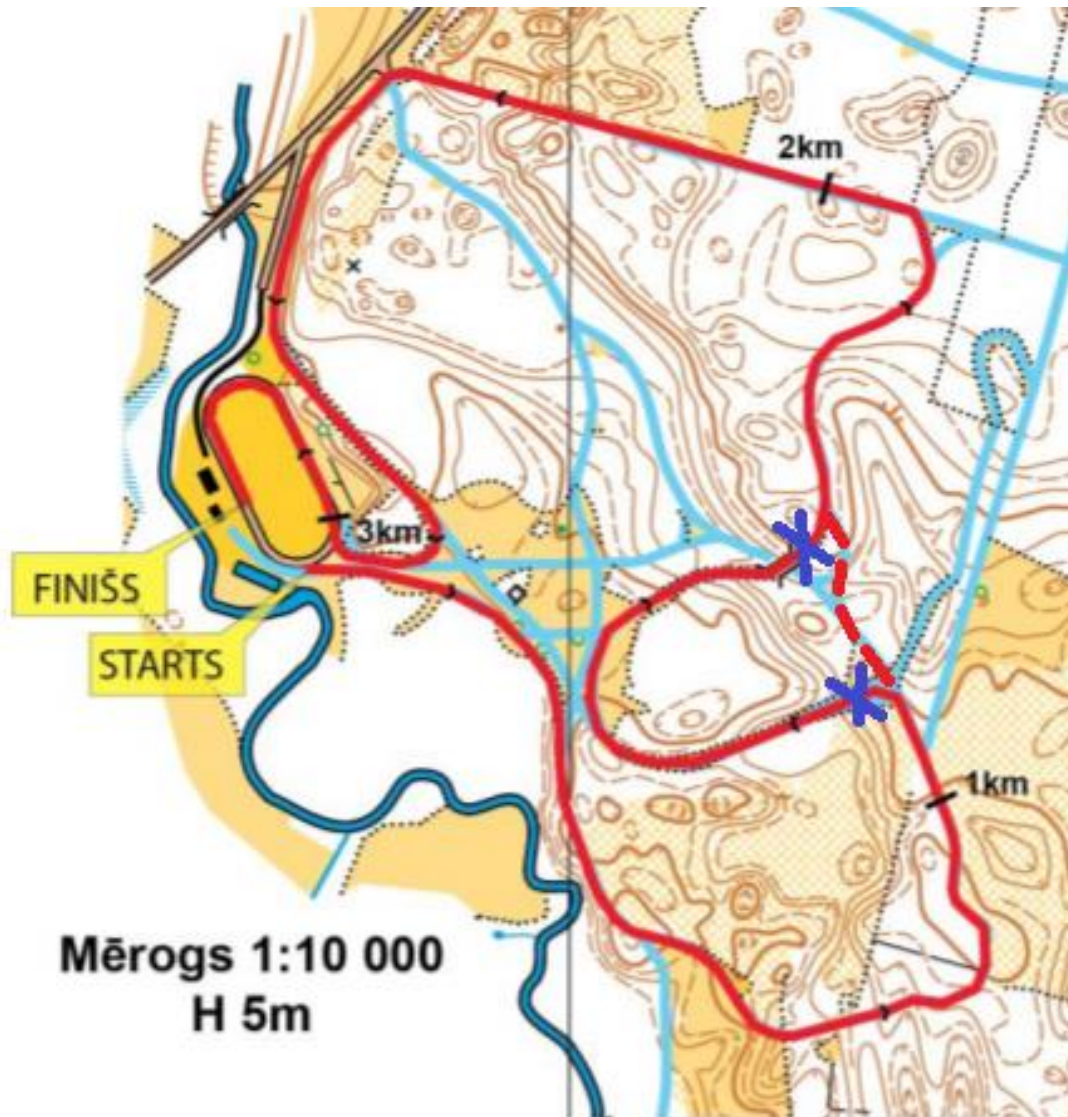

LVL, EUR account No.: LV19HABA0551031997550

 **CROSS-COUNTRY.SKI.LV**

COMPETITION COURSE

Name of the course: Mailes, Vietalva, Pļaviņas (LAT)

Competition distance: 1.5km

Longitude of the course: 1,5km

	Course length:	1500m	Height Difference (HD):	27m	Lowest point:	107m
	Category:		Maximum Climb (MC):	27m	Highest point:	134m
	Competition Level:		Total Climb (TC):	45m		

CROSS-COUNTRY.SKI.LV

Name of the course: Mailes, Vietalva, Pļaviņas (LAT)

Competition distance: 10, 20km

Longitude of the course: 3,3km

	Course length:	3300m	Height Difference (HD):	46m	Lowest point:	107m
	Category:		Maximum Climb (MC):	31m	Highest point:	153m
	Competition Level:		Total Climb (TC):	110m		

CROSS-COUNTRY.SKI.LV

Name of the course: Mailes, Vietalva, Pļaviņas (LAT)

Competition distance: 7.5, 15, 30km

Longitude of the course: 3,75km

	Course length:	3750 m	Height Difference (HD):	46m	Lowest point:	107m
	Category:		Maximum Climb (MC):	31m	Highest point:	153m
	Competition Level:		Total Climb (TC):	140m		

CROSS-COUNTRY.SKI.LV

 CROSS-COUNTRY.SKI.LV

COMPETITION VENUE

Competition venue map: <https://goo.gl/maps/gY8ro9bygL92>

(56°43'16.7"N 25°47'04.0"E)

Competition venue is located in sports center "Mailes".

Distance: 40km - city Madona, 140km – Riga.