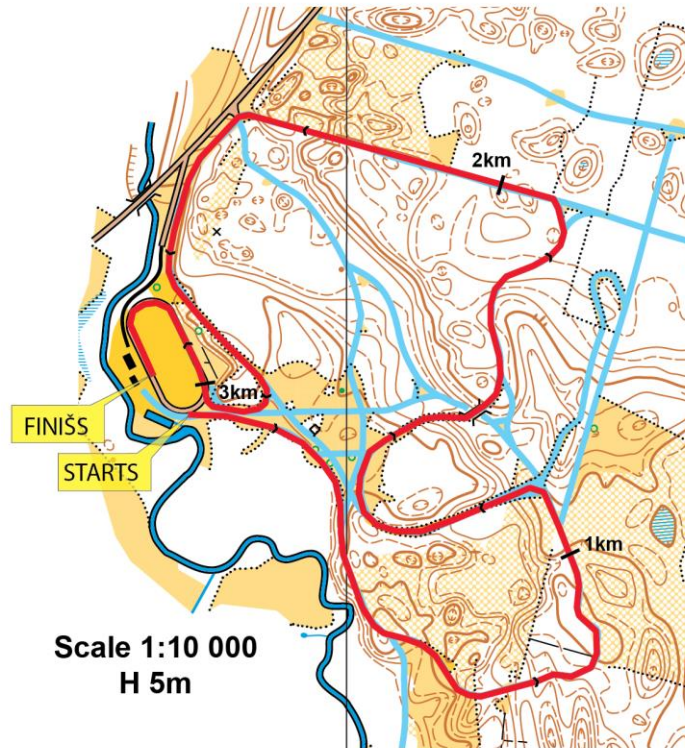

LVL, EUR account No.: LV19HABA0551031997550

 **CROSS-COUNTRY.SKI.LV**

COMPETITION COURSE

Name of the course: Mailes, Vietalva, Pļaviņas (LAT)

Competition distance: 1.5km

Longitude of the course: 1,5km

	Course length:	1500m	Height Difference (HD):	27m	Lowest point:	107m
	Category:		Maximum Climb (MC):	27m	Highest point:	134m
	Competition Level:		Total Climb (TC):	45m		

CROSS-COUNTRY.SKI.LV

Name of the course: Mailes, Vietalva, Pļaviņas (LAT)

Competition distance: 10, 20km

Longitude of the course: 3,3km

	Course length:	3300m	Height Difference (HD):	46m	Lowest point:	107m
	Category:		Maximum Climb (MC):	31m	Highest point:	153m
	Competition Level:		Total Climb (TC):	110m		

CROSS-COUNTRY.SKI.LV

Name of the course: Mailes, Vietalva, Pļaviņas (LAT)

Competition distance: 7.5, 15, 30km

Longitude of the course: 3,75km

	Course length:	3750 m	Height Difference (HD):	46m	Lowest point:	107m
	Category:		Maximum Climb (MC):	31m	Highest point:	153m
	Competition Level:		Total Climb (TC):	140m		

CROSS-COUNTRY.SKI.LV

 CROSS-COUNTRY.SKI.LV

COMPETITION VENUE

Competition venue map: <https://goo.gl/maps/gY8ro9bygL92>

(56°43'16.7"N 25°47'04.0"E)

Competition venue is located in sports center "Mailes".

Distance: 40km - city Madona, 140km – Riga.