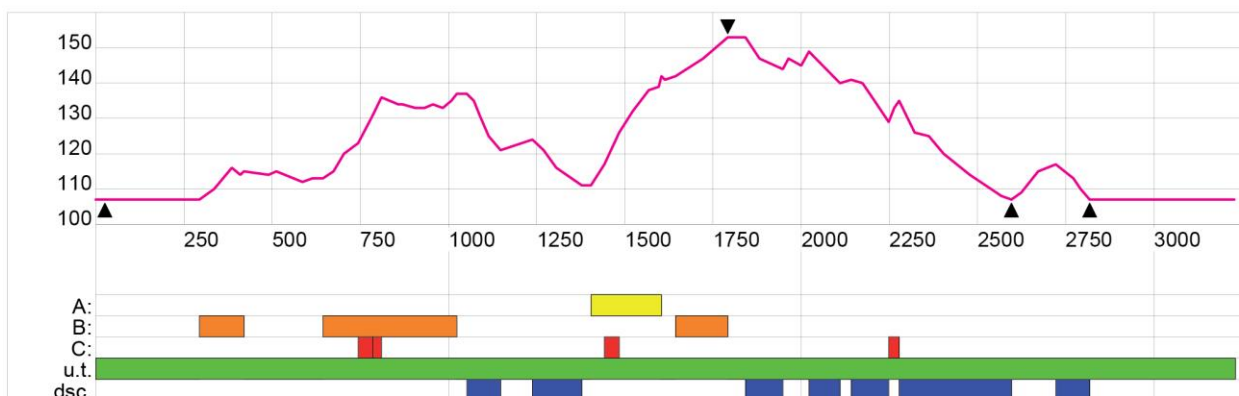

LVL, EUR account No.: LV19HABA0551031997550

 **CROSS-COUNTRY.SKI.LV**

COMPETITION COURSE

Name of the course: Mailes, Vietalva, Pļaviņas (LAT)

Competition distance: 1.5km

Longitude of the course: 1,5km

	Course length:	1500m	Height Difference (HD):	27m	Lowest point:	107m
	Category:		Maximum Climb (MC):	27m	Highest point:	134m
	Competition Level:		Total Climb (TC):	45m		

CROSS-COUNTRY.SKI.LV

Name of the course: Mailes, Vietalva, Pļaviņas (LAT)

Competition distance: 10, 20km

Longitude of the course: 3,3km

	Course length:	3300m	Height Difference (HD):	46m	Lowest point:	107m
	Category:		Maximum Climb (MC):	31m	Highest point:	153m
	Competition Level:		Total Climb (TC):	110m		

CROSS-COUNTRY.SKI.LV

Name of the course: Mailes, Vietalva, Pļaviņas (LAT)

Competition distance: 7.5, 15, 30km

Longitude of the course: 3,75km

	Course length:	3750 m	Height Difference (HD):	46m	Lowest point:	107m
	Category:		Maximum Climb (MC):	31m	Highest point:	153m
	Competition Level:		Total Climb (TC):	140m		