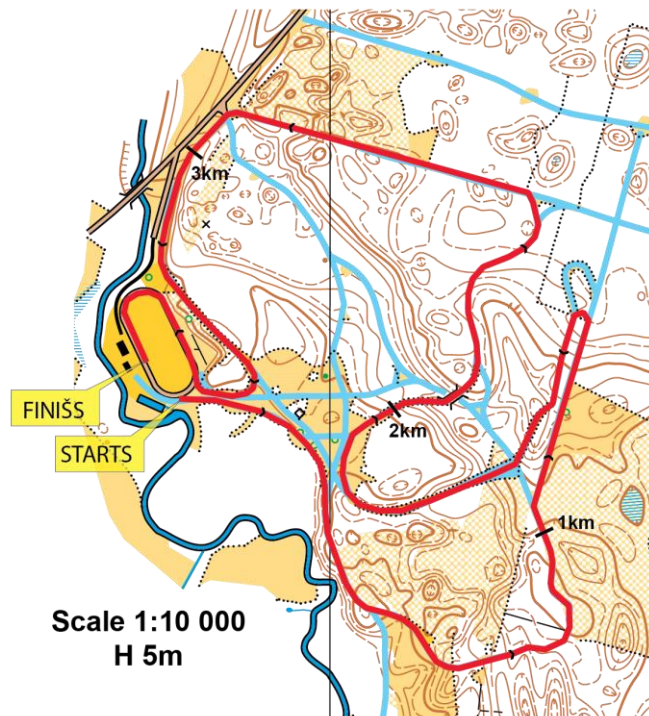

LVL, EUR account No.: LV19HABA0551031997550

 **CROSS-COUNTRY.SKI.LV**

COMPETITION COURSE

Name of the course: Mailes, Vietalva, Pļaviņas (LAT)

Competition distance: 1.5km

Longitude of the course: 1,5km

	Course length:	1500m	Height Difference (HD):	27m	Lowest point:	107m
	Category:		Maximum Climb (MC):	27m	Highest point:	134m
	Competition Level:		Total Climb (TC):	45m		

CROSS-COUNTRY.SKI.LV

Name of the course: Mailes, Vietalva, Pļaviņas (LAT)

Competition distance: 10, 20km

Longitude of the course: 3,3km

	Course length:	3300m	Height Difference (HD):	46m	Lowest point:	107m
	Category:		Maximum Climb (MC):	31m	Highest point:	153m
	Competition Level:		Total Climb (TC):	110m		

CROSS-COUNTRY.SKI.LV

Name of the course: Mailes, Vietalva, Pļaviņas (LAT)

Competition distance: 7.5, 15, 30km

Longitude of the course: 3,75km

	Course length:	3750 m	Height Difference (HD):	46m	Lowest point:	107m
	Category:		Maximum Climb (MC):	31m	Highest point:	153m
	Competition Level:		Total Climb (TC):	140m		

CROSS-COUNTRY.SKI.LV

 CROSS-COUNTRY.SKI.LV

COMPETITION VENUE

Competition venue map: <https://goo.gl/maps/gY8ro9bygL92>

(56°43'16.7"N 25°47'04.0"E)

Competition venue is located in sports center "Mailes".

Distance: 40km - city Madona, 140km – Riga.