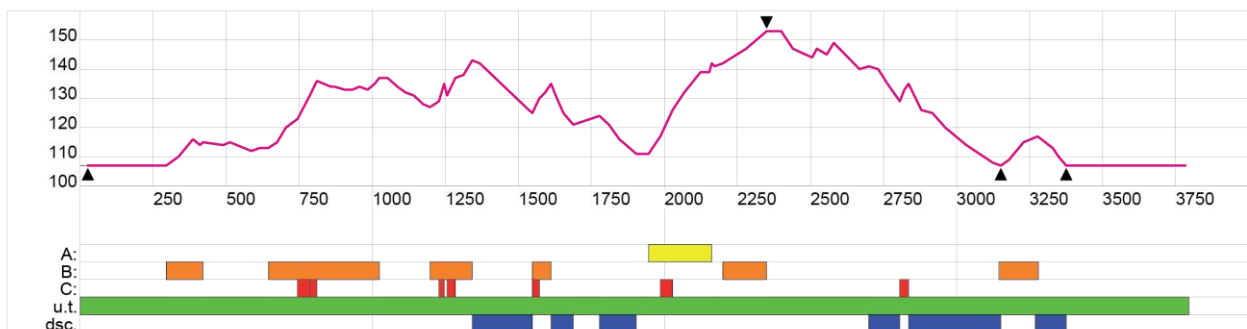

LVL, EUR account No.: LV19HABA0551031997550

 **CROSS-COUNTRY.SKI.LV**

COMPETITION COURSE

Name of the course: Mailes, Vietalva, Pļaviņas (LAT)

Competition distance: 1.5km

Longitude of the course: 1,5km

	Course length:	1500m	Height Difference (HD):	27m	Lowest point:	107m
	Category:		Maximum Climb (MC):	27m	Highest point:	134m
	Competition Level:		Total Climb (TC):	45m		

CROSS-COUNTRY.SKI.LV

Name of the course: Mailes, Vietalva, Pļaviņas (LAT)

Competition distance: 10, 20km

Longitude of the course: 3,3km

	Course length:	3300m	Height Difference (HD):	46m	Lowest point:	107m
	Category:		Maximum Climb (MC):	31m	Highest point:	153m
	Competition Level:		Total Climb (TC):	110m		

CROSS-COUNTRY.SKI.LV

Name of the course: Mailes, Vietalva, Pļaviņas (LAT)

Competition distance: 7.5, 15, 30km

Longitude of the course: 3,75km

	Course length:	3750 m	Height Difference (HD):	46m	Lowest point:	107m
	Category:		Maximum Climb (MC):	31m	Highest point:	153m
	Competition Level:		Total Climb (TC):	140m		

CROSS-COUNTRY.SKI.LV

 CROSS-COUNTRY.SKI.LV

COMPETITION VENUE

Competition venue map: <https://goo.gl/maps/gY8ro9bygL92>

(56°43'16.7"N 25°47'04.0"E)

Competition venue is located in sports center "Mailes".

Distance: 40km - city Madona, 140km – Riga.