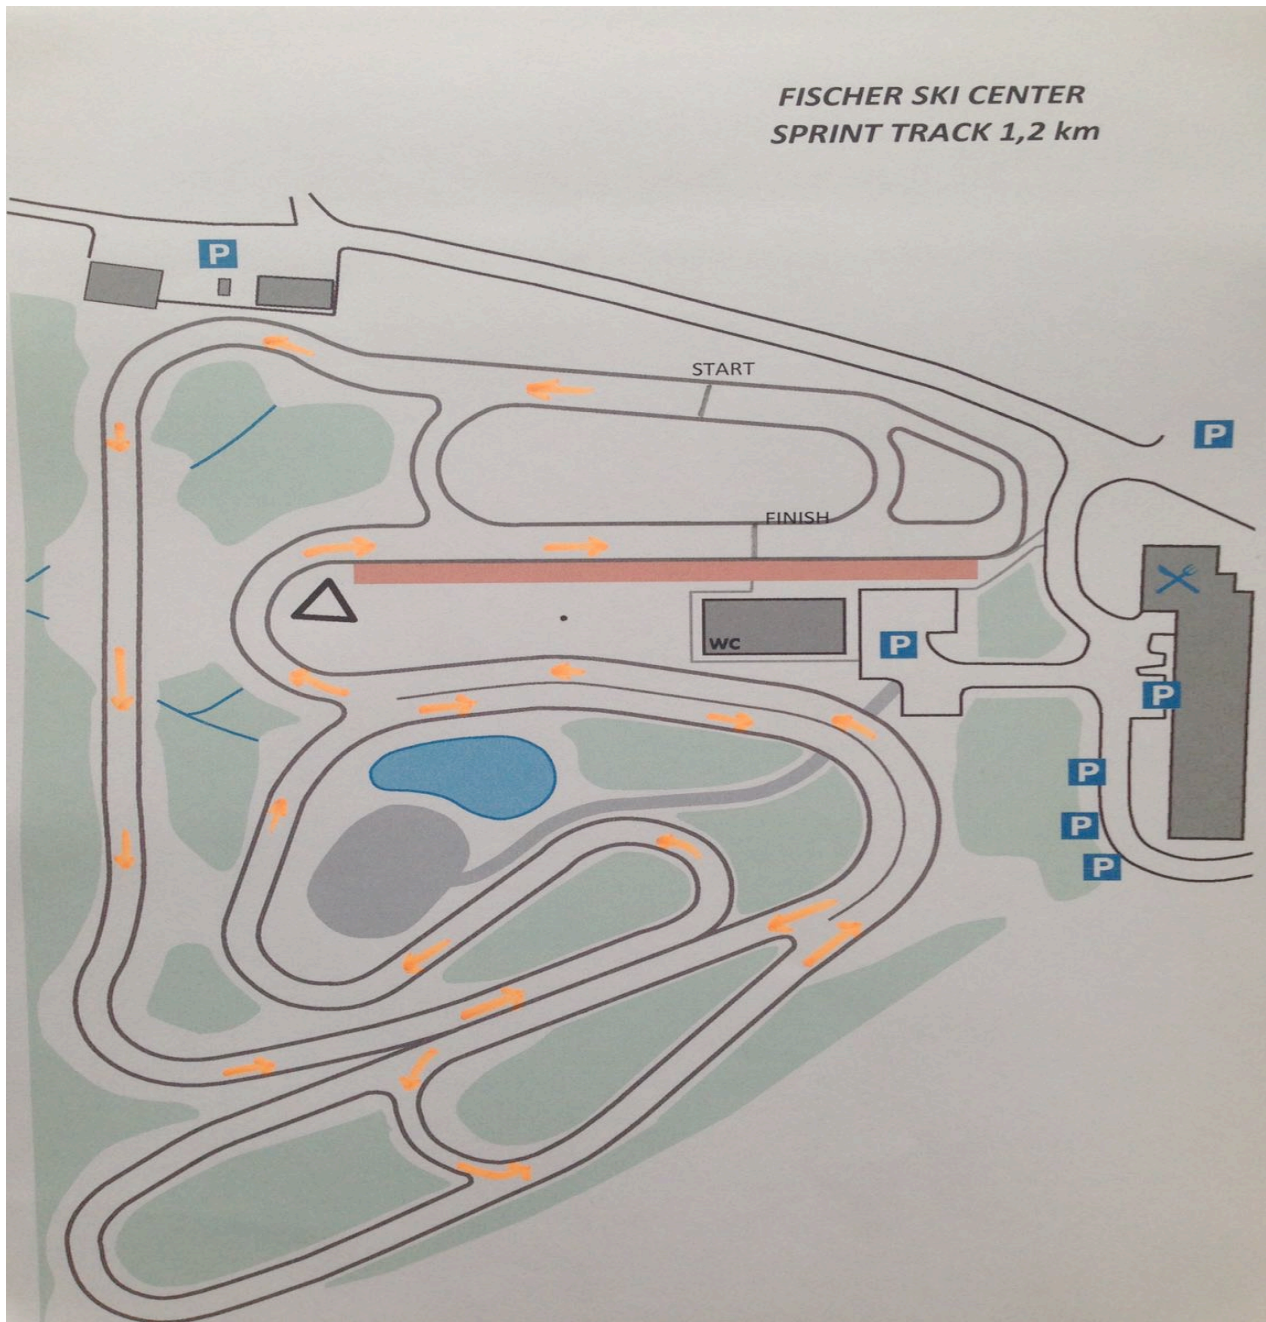

## COMPETITION COURSE

## COMPETITION VENUE

Adress: Puķu iela 4, Sigulda

Coordinations: 57.1403 24.8177

Competition venue is located in Fischer sport centre at Sigulda

Distance: 40km – Cesis , 40km – Rīga.

 **CROSS-COUNTRY.SKI.LV**