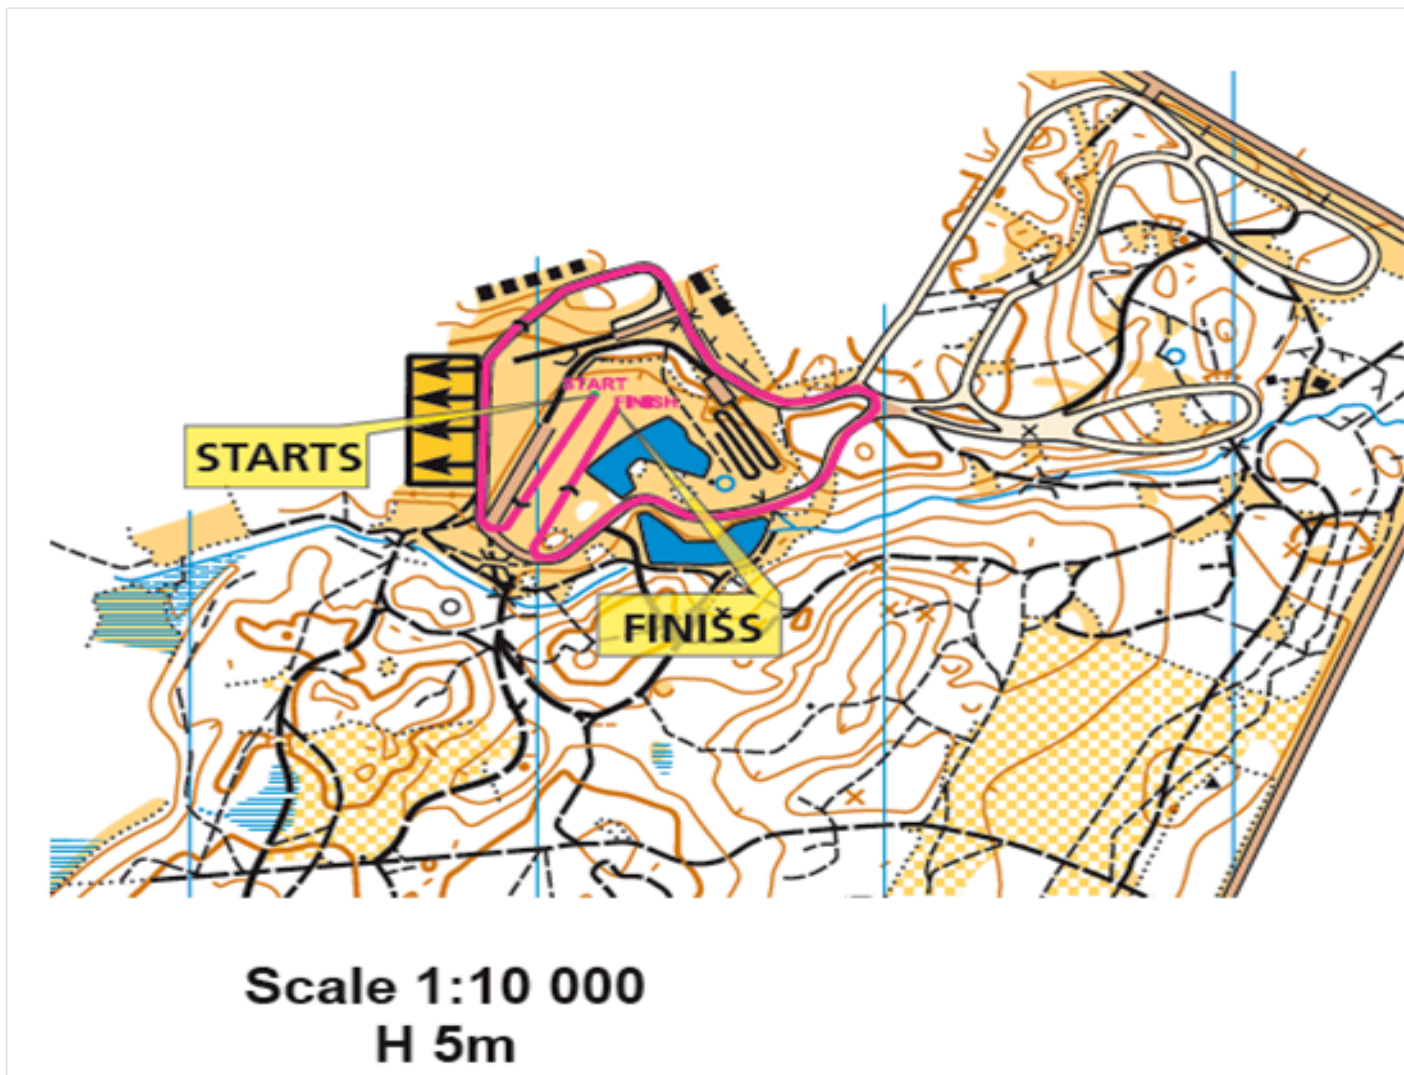

## COMPETITION COURSE

1.7 KM

 CROSS-COUNTRY.SKI.LV

COMPETITION COURSE

1.1KM

 CROSS-COUNTRY.SKI.LV

## COMPETITION COURSE

2.5KM

## COMPETITION VENUE

Ski centre "Smeceres sils" coordinates : 56<sup>0</sup>84'15"N 26<sup>0</sup>19'55

[www.smeceressils.lv](http://www.smeceressils.lv)