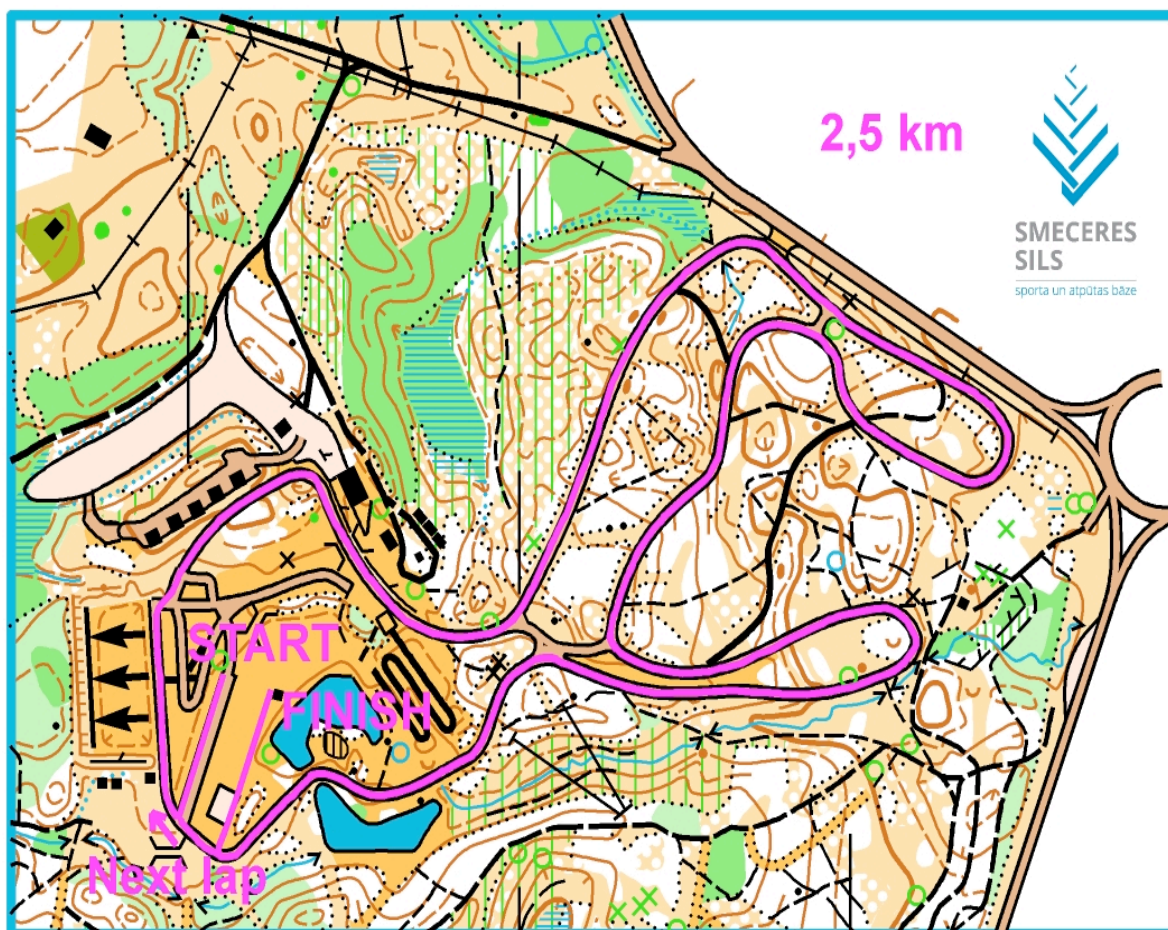

## COMPETITION COURSE

1.7 KM

 CROSS-COUNTRY.SKI.LV

COMPETITION COURSE

1.1KM

 CROSS-COUNTRY.SKI.LV

## COMPETITION COURSE

2.5KM

## COMPETITION VENUE

Ski centre "Smeceres sils" coordinates : 56<sup>0</sup>84'15"N 26<sup>0</sup>19'55

[www.smeceressils.lv](http://www.smeceressils.lv)